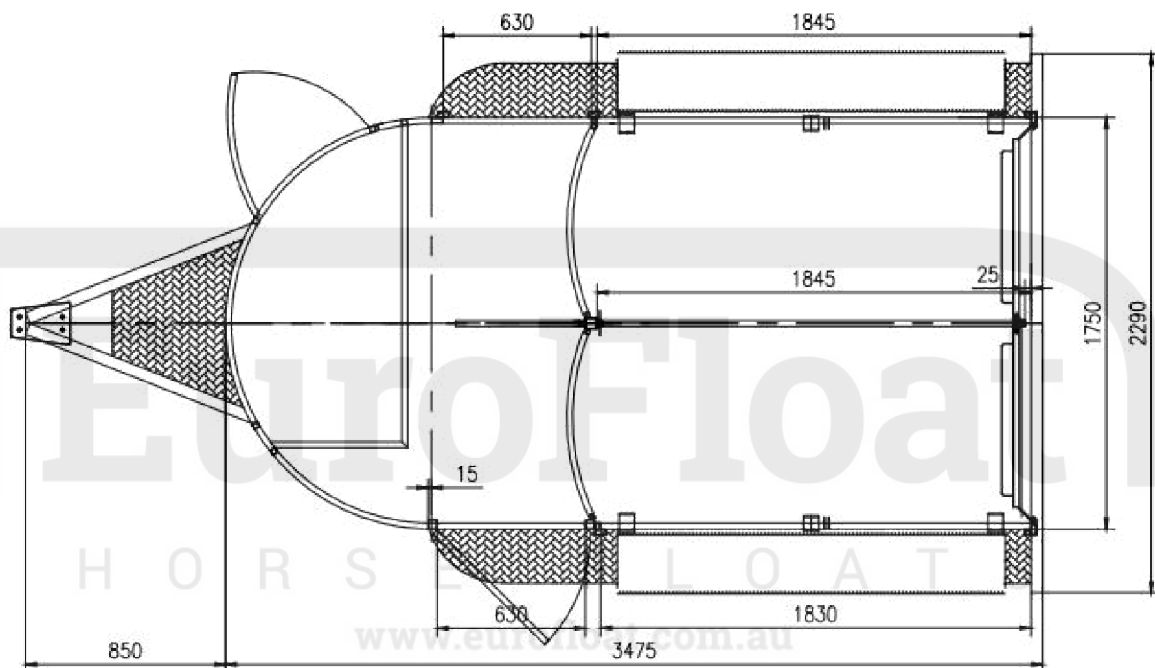

EuroFloat

H O R S E F L O A T S

www.eurofloat.com.au

Euro Float Classic Series- 2HSL- L400-Model

Drawing.

Dimensions.

Body Dimension (L x W x H: mm) :3475 x 1750 x 2230

Inner Dimension (L x W x H: mm) :3425 x 1700 x 2155

Overall Dimension(L x W x H: mm):4325 x 2290 x 2600

Drawbar(mm): 850

Weights.

Tare-1500KG.

ATM-3500KG.