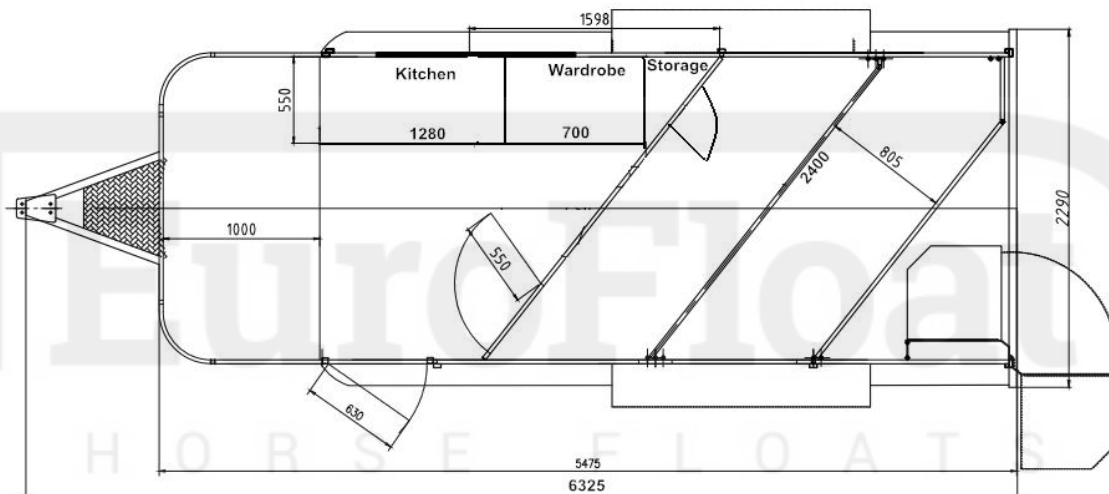

## Euro Float Model # 5475-SN 2HAL-O WB (1.0)

Floor plan.

Dimensions.

Body Dimension (L x W x H: mm) : 5475 x 1980 x 2300

Inner Dimension (L x W x H: mm) : 5425 x 1930 x 2250

Overall Dimension (L x W x H: mm): 6325 x 2480 x 2670

Drawbar (mm): 1000

Weights. Tare-2400kg. ATM-3950kg.