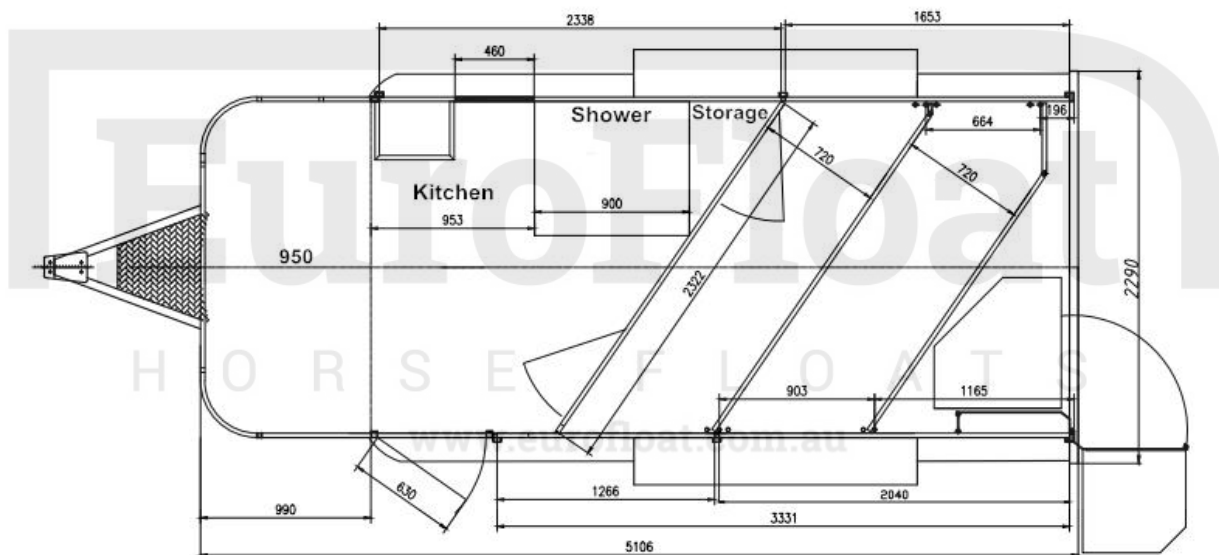

EuroFloat

H O R S E F L O A T S

www.eurofloat.com.au

Euro Float Model # SN 2HAL-O WB(2.1) With 2322*720mm bays

Drawing.

Dimensions.

Body Dimension (L x W x H: mm) :5106 x1980 x 2300

Inner Dimension (L x W x H: mm) :5056 x 1930 x 2225

Overall Dimension(L x W x H: mm):5956 x 2480 x 2670

Drawbar(mm): 850

Weights.

Tare-2200KG.

ATM-3500KG.