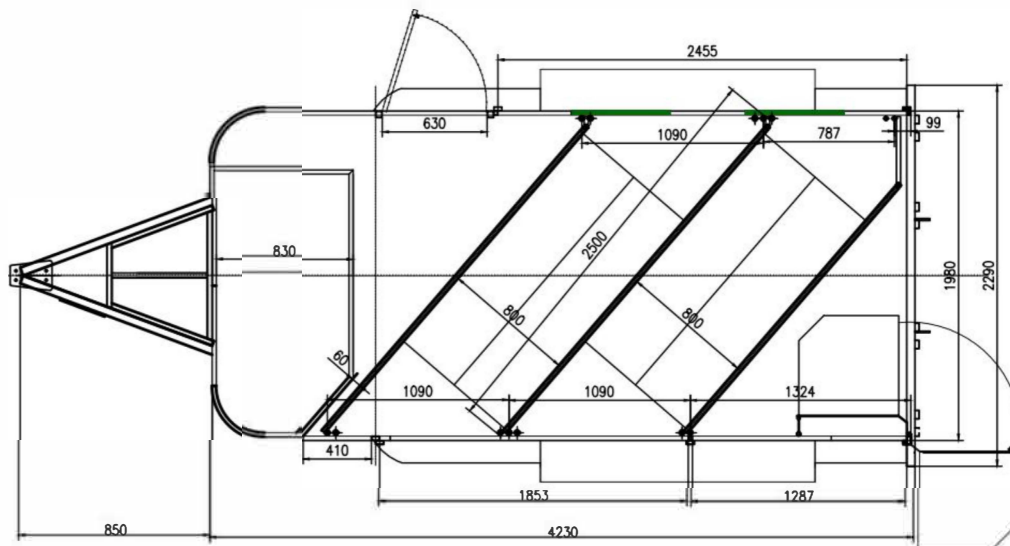

EuroFloat

H O R S E F L O A T S

www.eurofloat.com.au

Euro Float- SN 2HAL-L860 With 2500 x 800mm bays-Model

Drawing.

Dimensions.

Body Dimension (L x W x H: mm) :4230 x 1980 x 2300

Inner Dimension (L x W x H: mm) :4180 x 1930 x 2250

Overall Dimension(L x W x H: mm):5080 x 2480 x 2670

Drawbar(mm): 628

Weights.

Tare-1875KG.

ATM-3500KG.