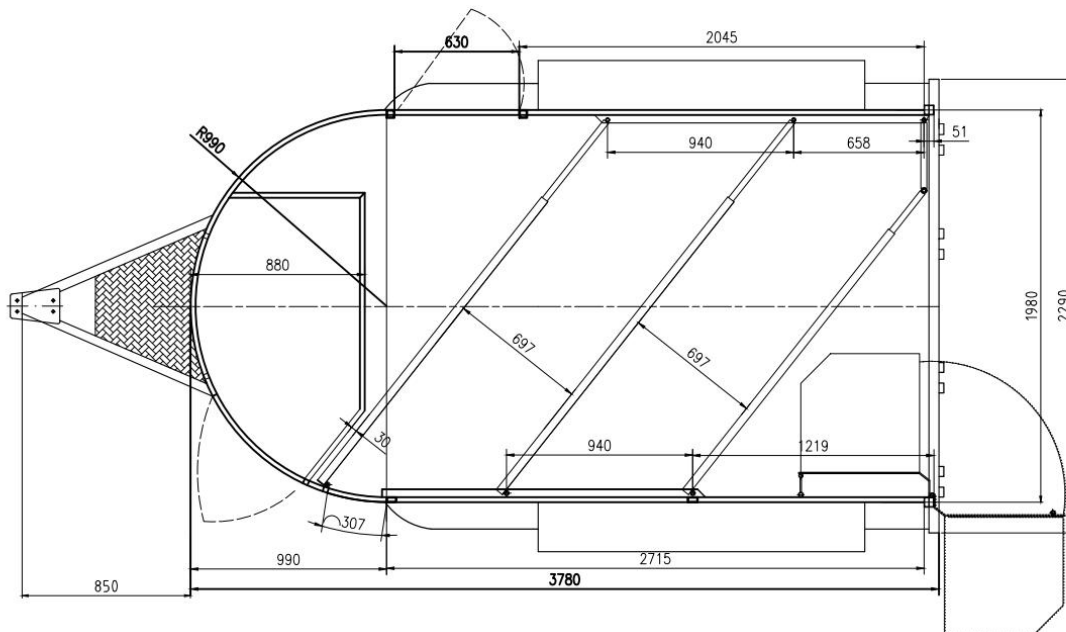

EuroFloat

H O R S E F L O A T S

www.eurofloat.com.au

Euro Float- RN 2HAL-L600 With 2400 x 700mm bays-Model

Drawing.

Dimensions.

Body Dimension (L x W x H: mm) :3780 x 1980 x 2300

Inner Dimension (L x W x H: mm) :3730 x 1930 x 2250

Overall Dimension(L x W x H: mm):4630 x 2480 x 2670

Drawbar(mm): 628

Weights.

Tare-1750KG.

ATM-3400KG.