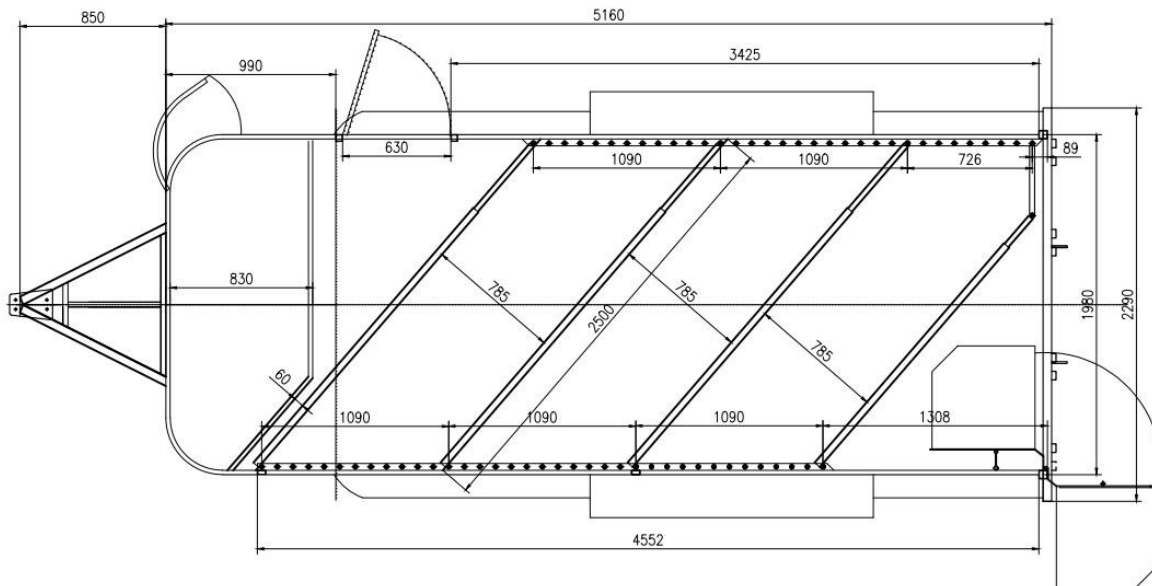

## Euro Float- SN 3HAL-S With 2500×800mm bays-Model

Drawing.

Dimensions.

Body Dimension (L x W x H: mm) :5160 x 1980 x 2300  
Inner Dimension (L x W x H: mm) :5110 x 1930 x 2250  
Overall Dimension(L x W x H: mm):6010 x 2480 x 2670  
Drawbar(mm):850

Weights.

Tare-2025KG.  
ATM-3800KG.