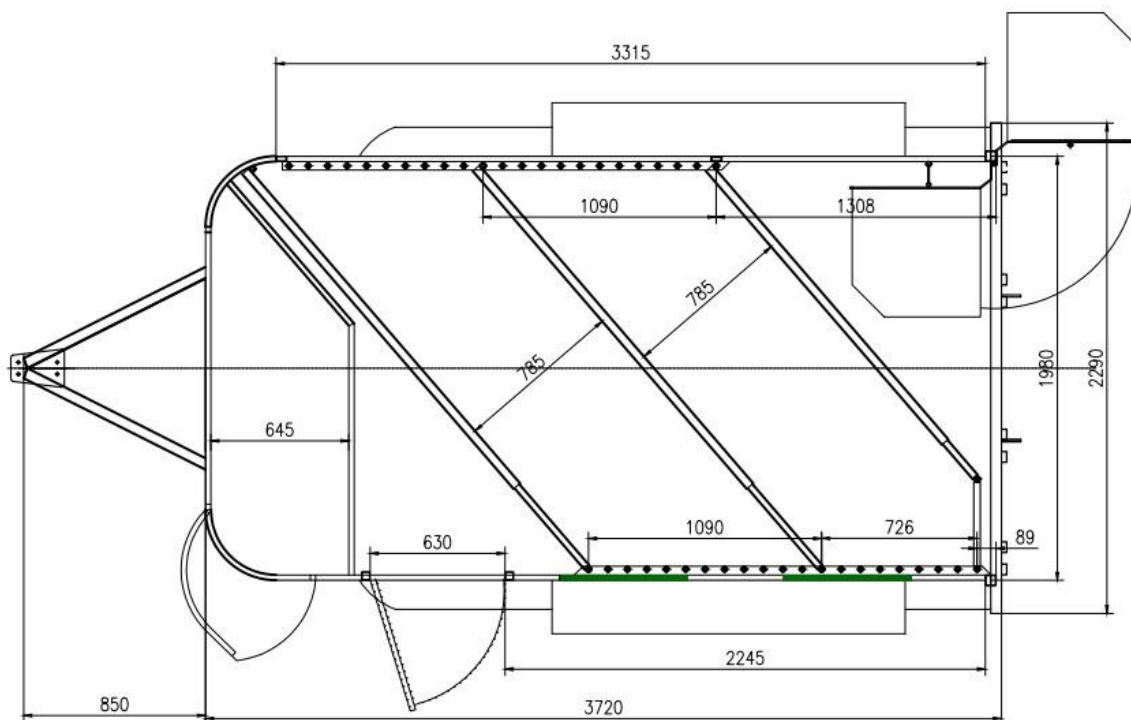

## Euro Float- SN 2HAL-S With 2500×800mm bays-Model

Drawing.

Dimensions.

Body Dimension (L x W x H: mm) :3720 x 1980 x 2300

Inner Dimension (L x W x H: mm) :3670 x 1930 x 2250

Overall Dimension(L x W x H: mm):4570 x 2480 x 2670

Drawbar(mm):850

Weights.

Tare - 1700KG.

ATM - 3400KG.