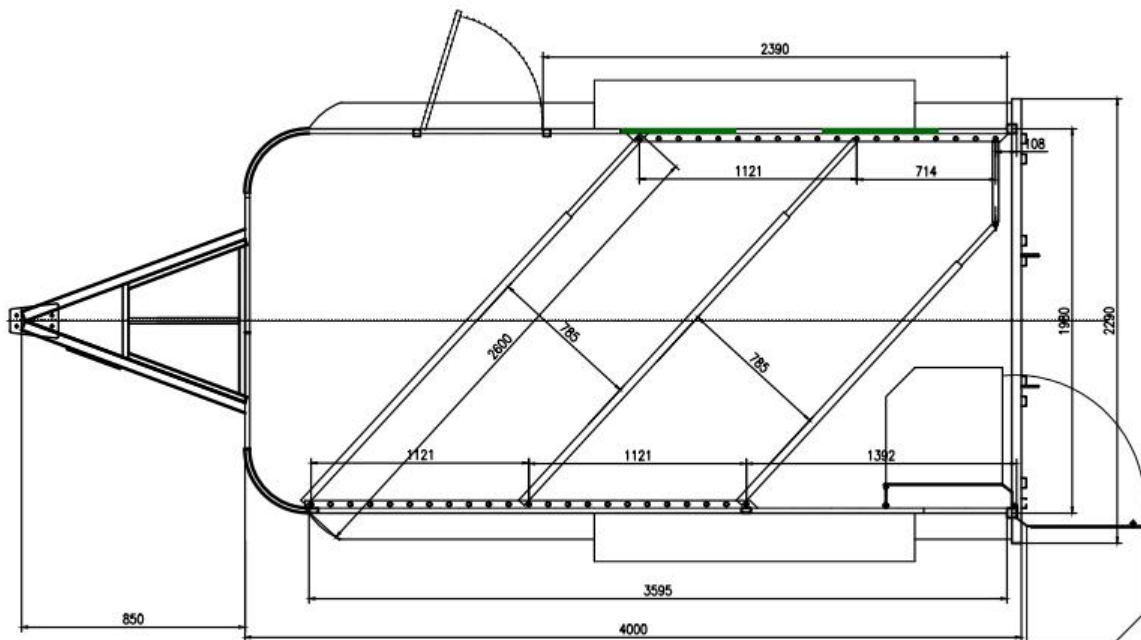

## Euro Float- SN 2HAL-S with 2600×800mm bays + Extended height

Drawing.

Dimensions.

Body Dimension (L x W x H: mm) :4000x 1980 x 2230

Inner Dimension (L x W x H: mm) :3950 x 1930 x 2250

Overall Dimension(L x W x H: mm):4850 x 2480 x 2670

Drawbar(mm): 850

Weights.

Tare-1800KG.

ATM-3500KG.