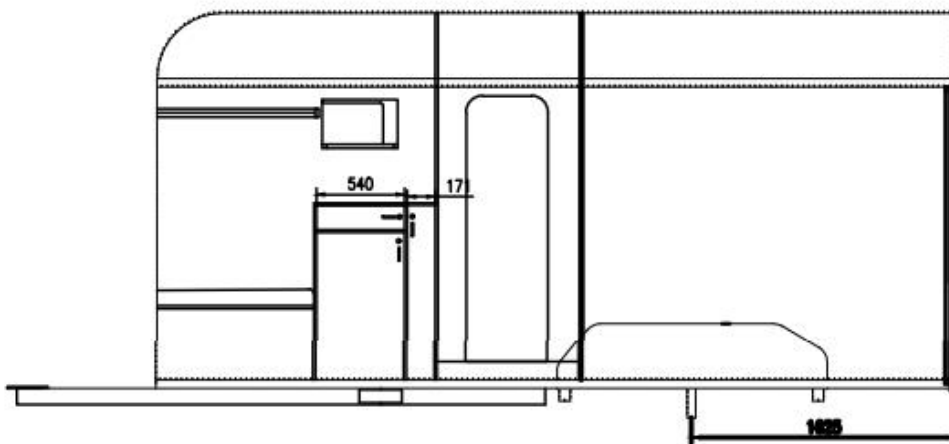

EuroFloat

H O R S E F L O A T S

www.eurofloat.com.au

Euro Float Model # SN 2HAL-O (2.1) 4900

Drawing.

Kitchen layout.

Dimensions.

Body Dimension (L x W x H: mm) :4900 x1980 x 2300

Inner Dimension (L x W x H: mm) :4850 x 1930 x 2250

Overall Dimension(L x W x H: mm):5750 x 2480 x 2670

Drawbar(mm): 850

Weights.

Tare-2200KG.

ATM-3800KG.