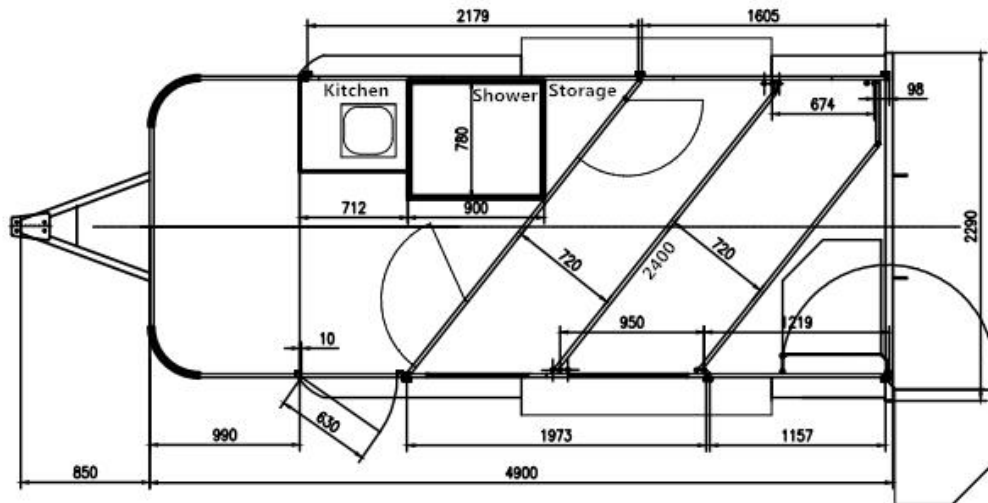

EuroFloat

H O R S E F L O A T S

www.eurofloat.com.au

Euro Float Model # SN 2HAL-O (2.1) 4900

Drawing.

Kitchen layout.

Dimensions.

Body Dimension (L x W x H: mm) :4900 x1980 x 2300

Inner Dimension (L x W x H: mm) :4850 x 1930 x 2250

Overall Dimension(L x W x H: mm):5750 x 2480 x 2670

Drawbar(mm): 850

Weights.

Tare-2200KG.

ATM-3800KG.