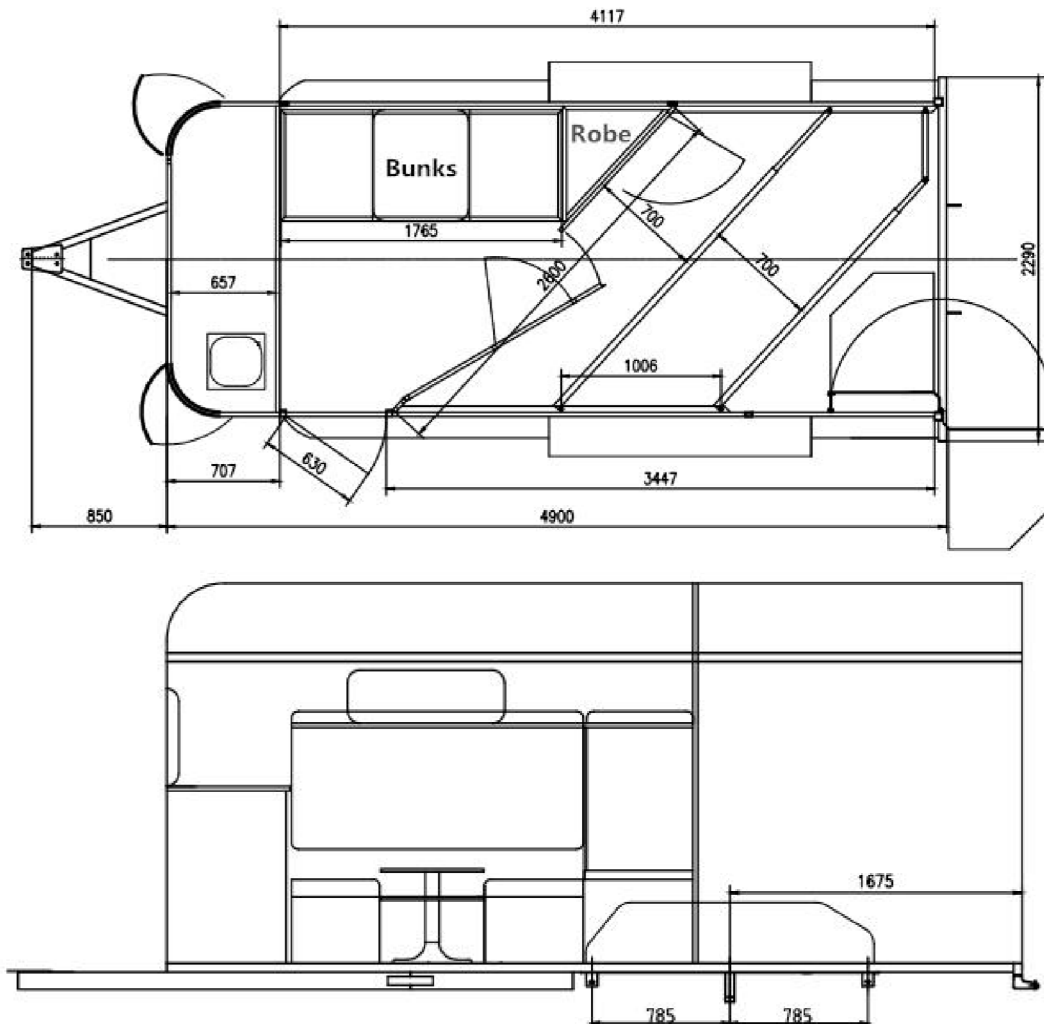

## Euro Float- SN 4900 2HAL-O (1.0) With 2600×700mm bays-Model

Drawing.

## Dimensions.

Body Dimension (L x W x H: mm) :4900 x 1980 x 2300

Inner Dimension (L x W x H: mm) :4850 x 1930 x 2250

Overall Dimension(L x W x H: mm):5750 x 2480 x 2670

Drawbar(mm): 850

## Weights.

Tare-2100KG.

ATM-3500KG.