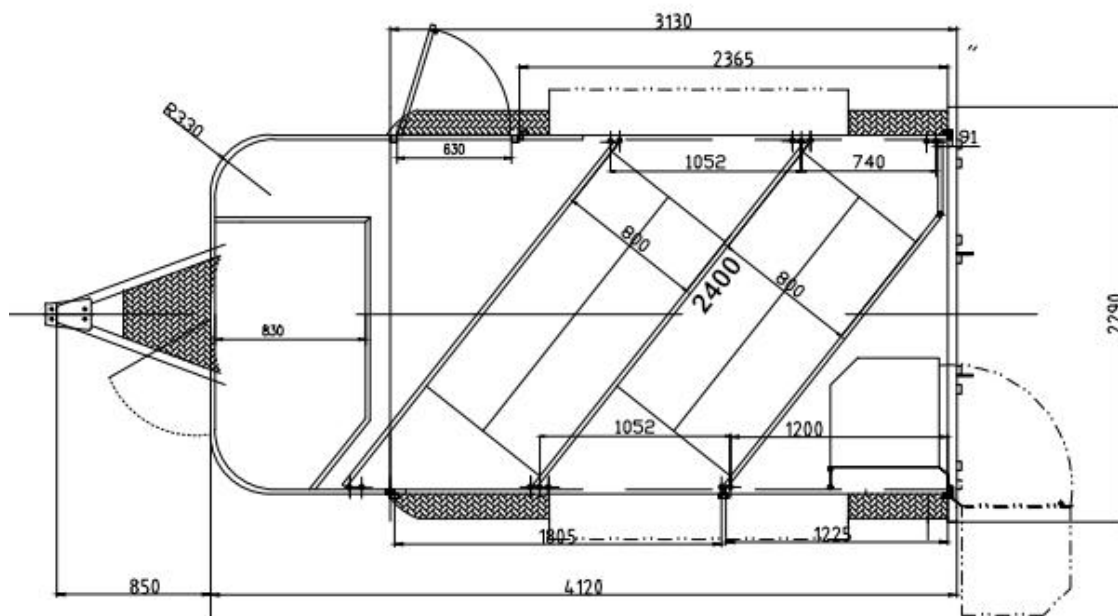

EuroFloat

H O R S E F L O A T S

www.eurofloat.com.au

Euro Float Model # SN 2HAL-L860 with 2400*800 bays

Floor plan.

Dimensions.

Body Dimension (L x W x H: mm) :4120 x1980 x 2230

Inner Dimension (L x W x H: mm) :4070 x 1930 x 2240

Overall Dimension(L x W x H: mm):4970 x 2480 x 2670

Drawbar(mm): 850

Weights.

Tare-1700KG.

ATM-3500KG.