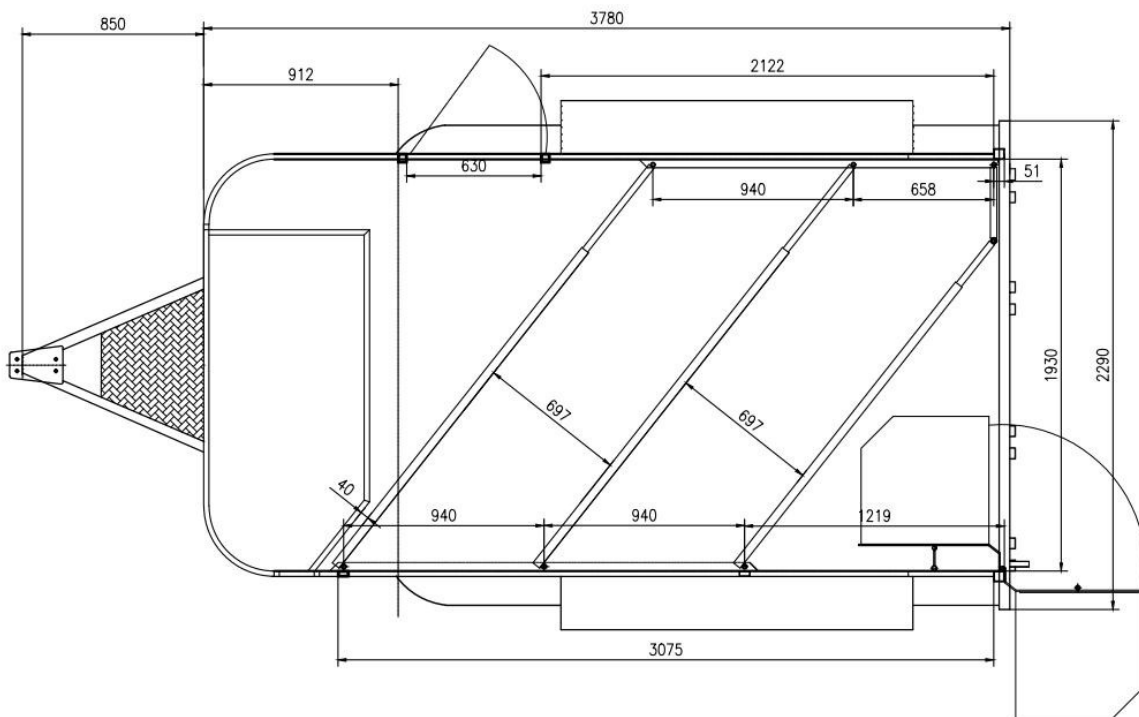

EuroFloat

H O R S E F L O A T S

www.eurofloat.com.au

Euro Float- SN 2HAL-L600 With 2400×700mm bays-Model

Drawing.

Dimensions:
Body Dimension (L x W x H: mm) :3780 x 1980 x 2300
Inner Dimension (L x W x H: mm) :3730 x 1930 x 2250
Overall Dimension(L x W x H: mm):4630 x 2480 x 2670
Drawbar(mm):850

Weights.

Tare-1775KG.
ATM-3400KG.