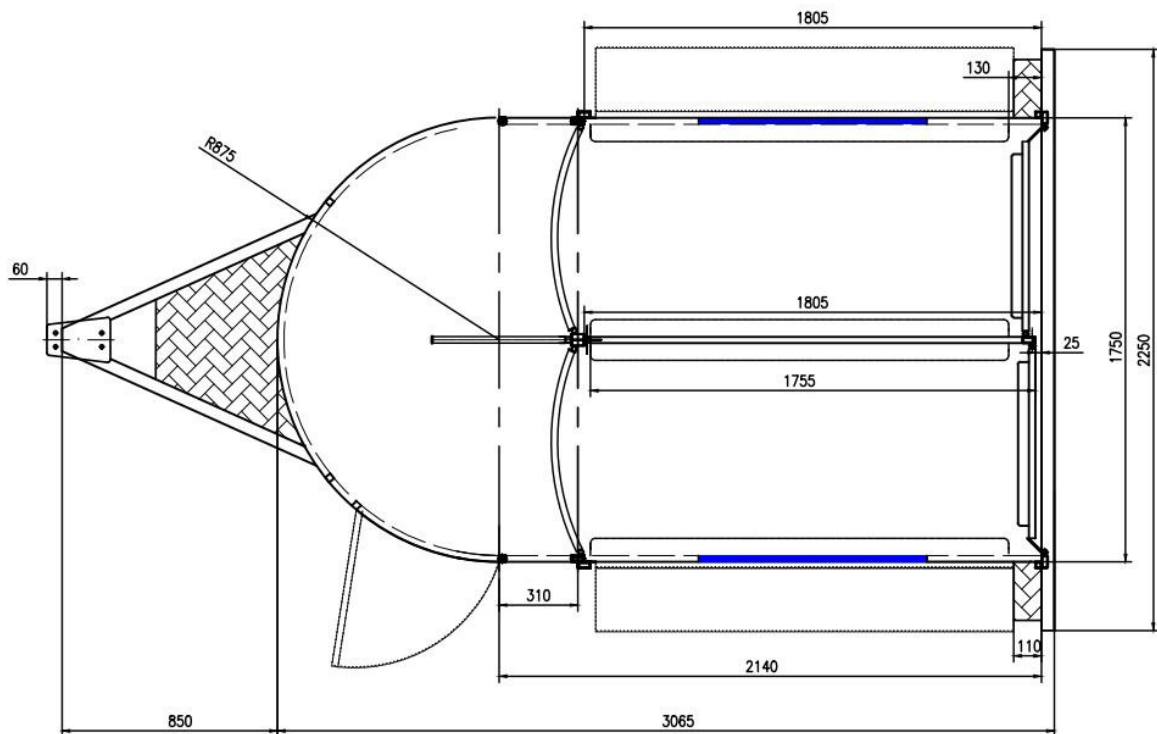

EuroFloat

H O R S E F L O A T S

www.eurofloat.com.au

Euro Float- 2HSL-S-Model

Drawing.

Dimensions.

Body Dimension (L x W x H: mm) :3075 x 1750 x 2230

Inner Dimension (L x W x H: mm) :3025 x 1700 x 2180

Overall Dimension(L x W x H: mm):3925 x 2290 x 2600

Drawbar(mm):850

Weights.

Tare-1265KG.

ATM-2950KG.