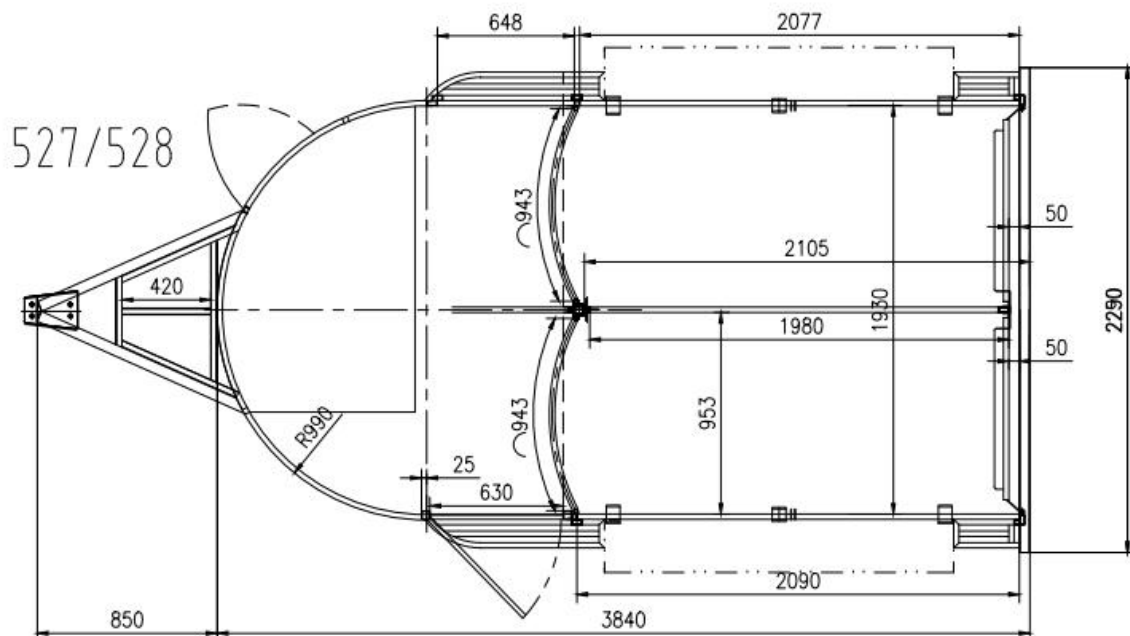

EuroFloat

H O R S E F L O A T S

www.eurofloat.com.au

Euro Float Model # 2HSL-L600 Wide body.

Floor plan.

Dimensions.

Body Dimension (L x W x H: mm) : 3840 x 1980 x 2300

Inner Dimension (L x W x H: mm) : 3790 x 1930 x 2250

Overall Dimension(L x W x H: mm): 4690 x 2480 x 2670

Drawbar(mm): 850

Weights.

Tare-1700kg.

ATM-3400kg.