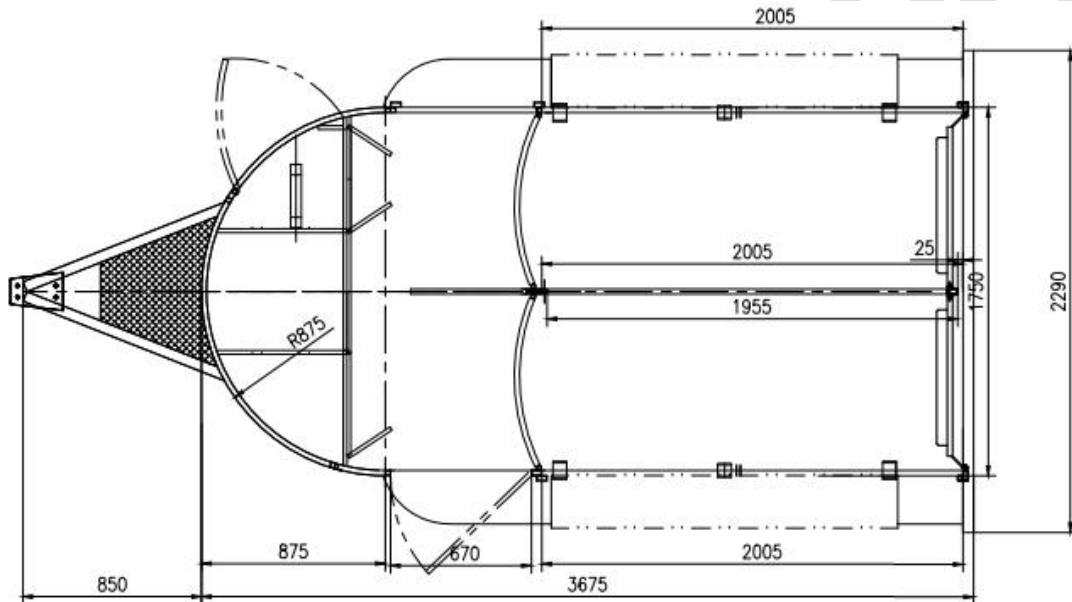

EuroFloat

H O R S E F L O A T S

www.eurofloat.com.au

Euro Float Model # 2HSL-L600 + Extended height.

Floor plan.

Dimensions.

Body Dimension (L x W x H: mm) : 3675 x 1750 x 2300

Inner Dimension (L x W x H: mm) : 3625 x 1700 x 2250

Overall Dimension (L x W x H: mm): 4525 x 2290 x 2670

Drawbar(mm): 850

Weights.

Tare-1550kg.

ATM-3400kg.