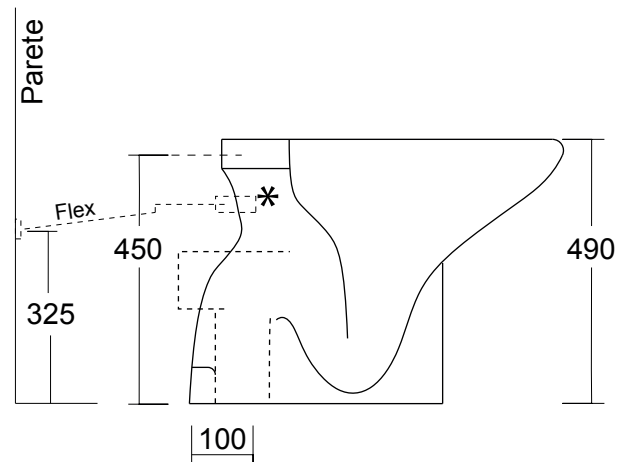

### SERENA

**cod. VB2501**

Vaso/Bidet scarico pavimento c/erogatore  
*Floor mounted Wc/Bidet with Floor-trap with regulator*

**cod. VA2689**

Vaso/Bidet scarico parete c/erogatore  
*Floor mounted Wc/Bidet with Wall-trap with regulator*

**Misure:**

*Measures:*

L 38,5 P 59 H 49 cm / 20 kg

CE EN 997:2018

\* erogatore acqua