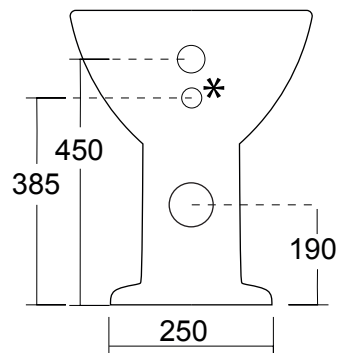

## TECHNICAL SHEET

### SERENA

**cod. VB2501**

Vaso/Bidet scarico pavimento c/erogatore  
*Floor mounted Wc/Bidet with Floor-trap with regulator*

**cod. VA2689**

Vaso/Bidet scarico parete c/erogatore  
*Floor mounted Wc/Bidet with Wall-trap with regulator*

**Misure:**

*Measures:*

L 38,5 P 59 H 49 cm / 20 kg

CE EN 997:2018

\* erogatore acqua