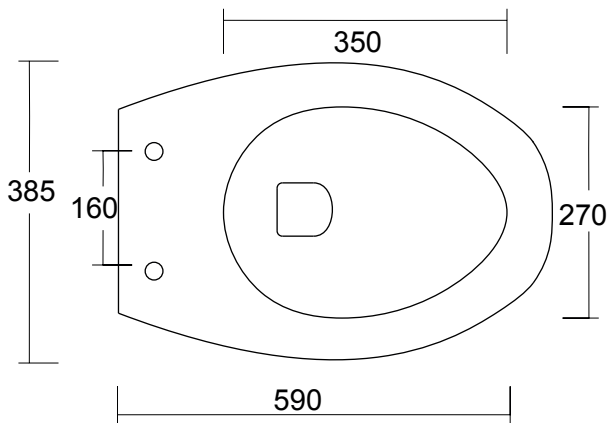

### SERENA

**cod. VB2501**

Vaso/Bidet scarico pavimento c/erogatore  
*Floor mounted Wc/Bidet with Floor-trap with regulator*

**cod. VA2689**

Vaso/Bidet scarico parete c/erogatore  
*Floor mounted Wc/Bidet with Wall-trap with regulator*

**Misure:**

*Measures:*

L 38,5 P 59 H 49 cm / 20 kg

CE EN 997:2018

\* erogatore acqua