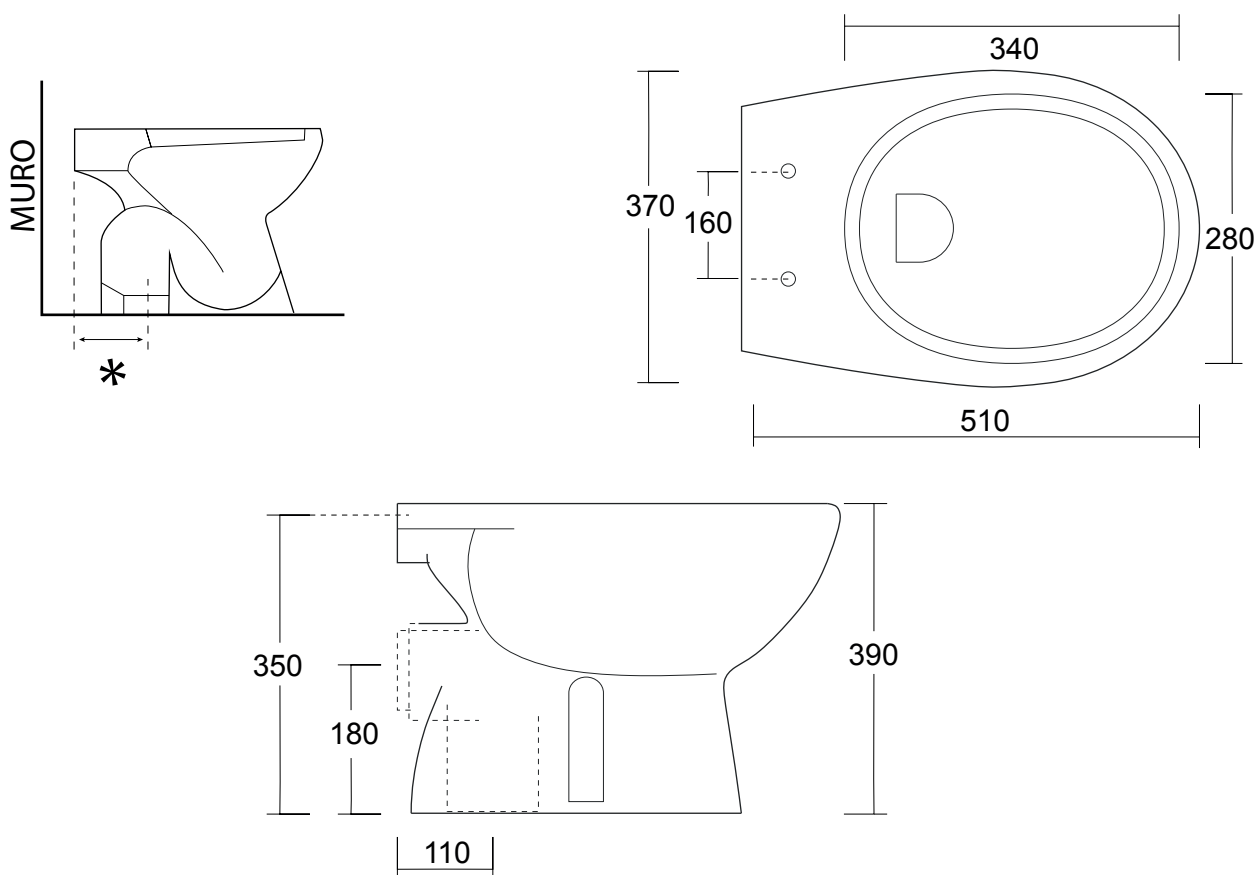

SCHEDA TECNICA

TECHNICAL SHEET

YOUNG

cod. VA1991

Vaso scarico a pavimento champagne
Floor mounted WC with floor-trap champagne

cod. VA2798

Vaso scarico a parete champagne
Floor mounted WC with wall-trap champagne

Misure:
Measures:

L 37 P 51 H 39 cm / 18 kg

CE EN 997:2018

* La distanza del centro foro scarico terra e riferita alla fine della base del sanitario, e non al muro

* The distance of the drainage hole center ground is related to the end of the sanitary base and not to the wall