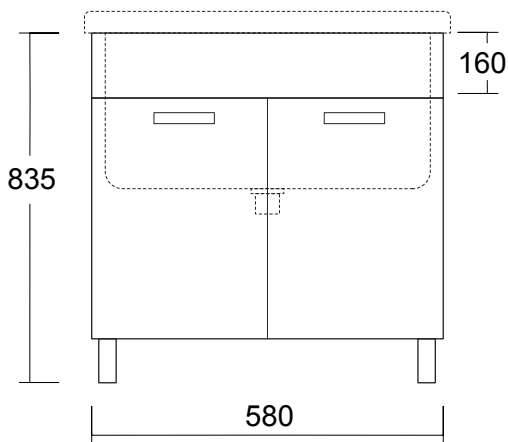

SCHEDA TECNICA

TECHNICAL SHEET

LAVANDERIA

cod. MO1785

Mobile Lavapanni Bianco
per cod. LV1784

*Support Cabinet White
for cod. LV1784*

Misure:
Measures:
L 58 P 58 H 83,5 cm

cod. MO1785/CF