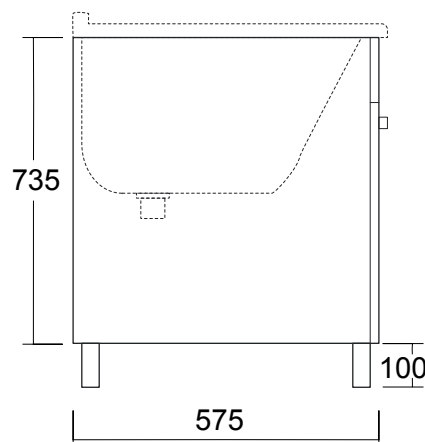

SCHEDA TECNICA

TECHNICAL SHEET

LAVANDERIA

cod. MO1785

Mobile Lavapanni Bianco
per cod. LV1784

*Support Cabinet White
for cod. LV1784*

Misure:
Measures:
L 58 P 58 H 83,5 cm

cod. MO1785/CF