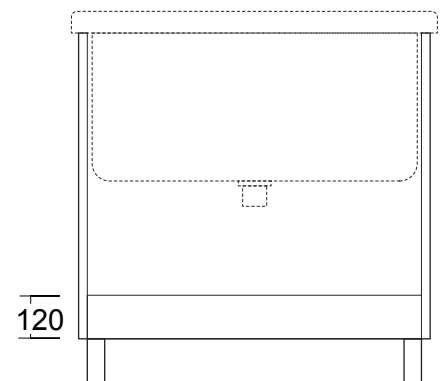

SCHEDA TECNICA

TECHNICAL SHEET

LAVANDERIA

cod. MO1785

Mobile Lavapanni Bianco
per cod. LV1784

*Support Cabinet White
for cod. LV1784*

Misure:
Measures:
L 58 P 58 H 83,5 cm

cod. MO1785/CF