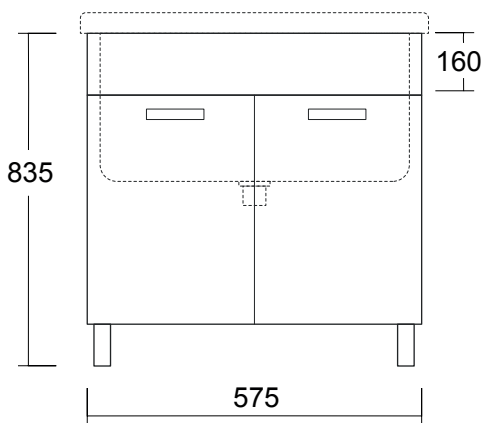

SCHEDA TECNICA

TECHNICAL SHEET

LAVANDERIA

cod. MO1783

Mobile Bianco per
cod. LV1782/LV2666/LV2796

*Support Cabinet White for
cod. LV1782/LV2666/LV2796*

Misure:

Measures:

L 57,5 P 48 H 83,5 cm

cod. MO1783/CF

CAFFE'

cod. MO1783/RS

ROVERE SBIANCATO

cod. MO1783/BR

BIANCO RIGATO

cod. MO1783/BG