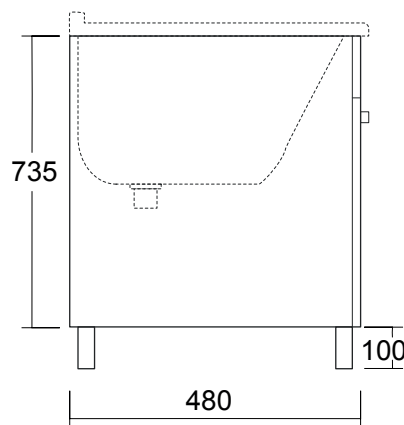

SCHEDA TECNICA

TECHNICAL SHEET

LAVANDERIA

cod. MO1783

Mobile Bianco per
cod. LV1782/LV2666/LV2796

*Support Cabinet White for
cod. LV1782/LV2666/LV2796*

Misure:

Measures:

L 57,5 P 48 H 83,5 cm

cod. MO1783/CF

CAFFE'

cod. MO1783/RS

ROVERE SBIANCATO

cod. MO1783/BR

BIANCO RIGATO

cod. MO1783/BG