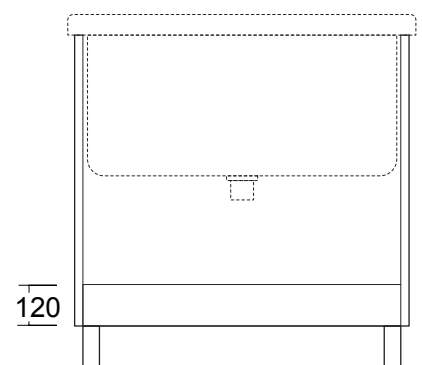

SCHEDA TECNICA

TECHNICAL SHEET

LAVANDERIA

cod. MO1783

Mobile Bianco per
cod. LV1782/LV2666/LV2796

*Support Cabinet White for
cod. LV1782/LV2666/LV2796*

Misure:

Measures:

L 57,5 P 48 H 83,5 cm

cod. MO1783/CF

CAFFE'

cod. MO1783/RS

ROVERE SBIANCATO

cod. MO1783/BR

BIANCO RIGATO

cod. MO1783/BG