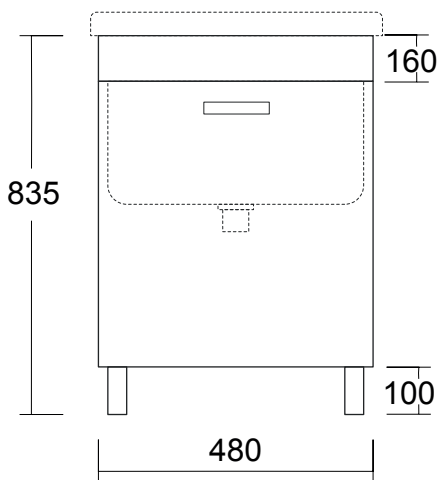

SCHEDA TECNICA

TECHNICAL SHEET

LAVANDERIA

cod. MO1779

Mobile Lavapanni Bianco
per cod. LV2707 / LV1778

*Support Cabinet White
for cod. LV2707 / LV1778*

Misure:

Measures:

L 57,5 P 48 H 83,5 cm

cod. MO1779/CF

CAFFE'

cod. MO1779/RS

ROVERE SBIANCATO

cod. MO1779/BR

BIANCO RIGATO

cod. MO1779/BG