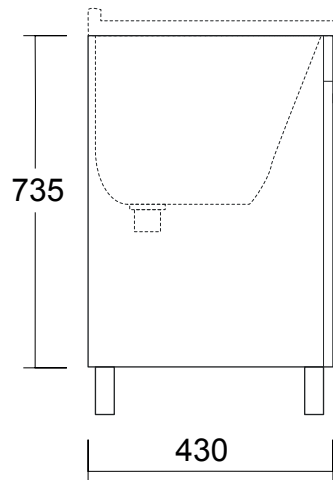

SCHEDA TECNICA

TECHNICAL SHEET

LAVANDERIA

cod. MO1779

Mobile Lavapanni Bianco
per cod. LV2707 / LV1778

*Support Cabinet White
for cod. LV2707 / LV1778*

Misure:

Measures:

L 57,5 P 48 H 83,5 cm

cod. MO1779/CF

CAFFE'

cod. MO1779/RS

ROVERE SBIANCATO

cod. MO1779/BR

BIANCO RIGATO

cod. MO1779/BG