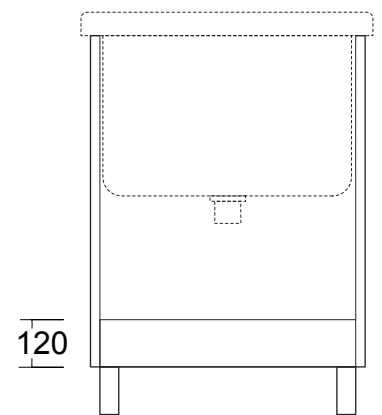

SCHEDA TECNICA

TECHNICAL SHEET

LAVANDERIA

cod. MO1779

Mobile Lavapanni Bianco
per cod. LV2707 / LV1778

*Support Cabinet White
for cod. LV2707 / LV1778*

Misure:

Measures:

L 57,5 P 48 H 83,5 cm

cod. MO1779/CF

CAFFE'

cod. MO1779/RS

ROVERE SBIANCATO

cod. MO1779/BR

BIANCO RIGATO

cod. MO1779/BG