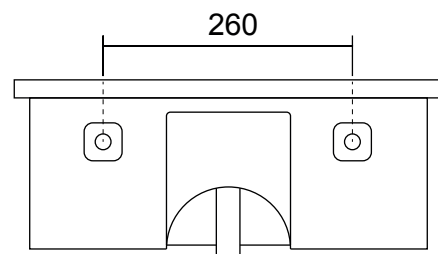

Misure:

Measures:

L 60 P 50 H 25cm / 20 kg

CE EN 14688: 2015

*OPZIONALE: Mobile abbinato cod. MO1783

*Optional: Matched with support cabinet cod. MO1783