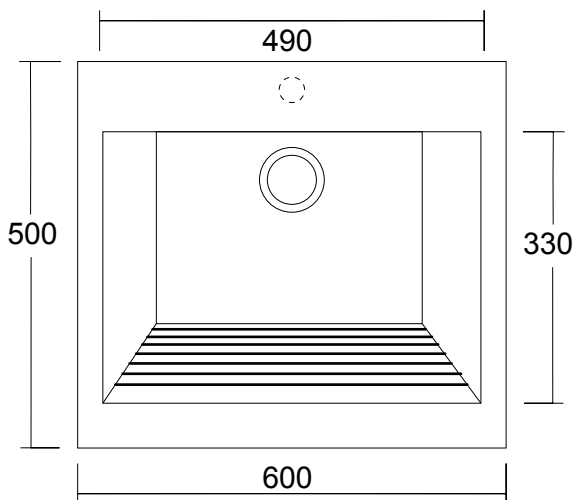

Misure:

Measures:

L 60 P 50 H 25cm / 20 kg

CE EN 14688: 2015

*OPZIONALE: Mobile abbinato cod. MO1783

*Optional: Matched with support cabinet cod. MO1783