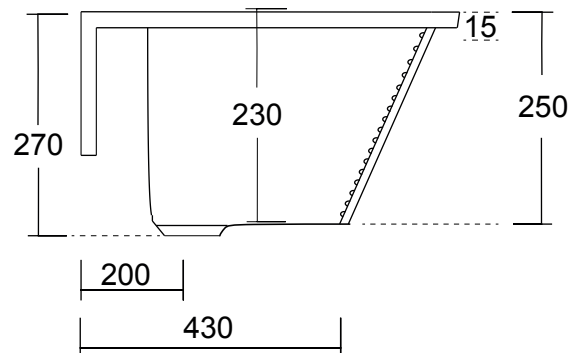

Misure:

Measures:

L 60 P 50 H 25cm / 20 kg

CE EN 14688: 2015

*OPZIONALE: Mobile abbinato cod. MO1783

*Optional: Matched with support cabinet cod. MO1783