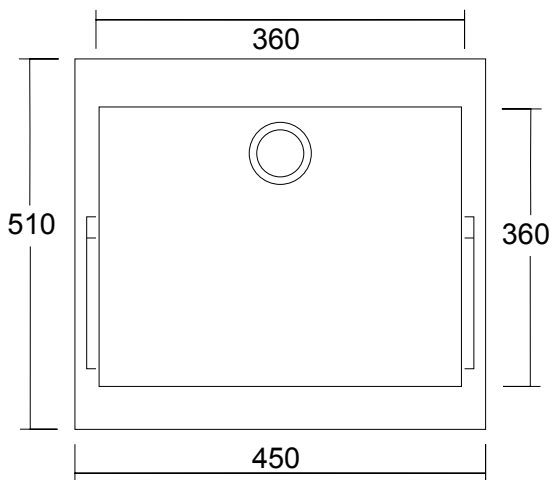

*OPZIONALE: Mobile abbinato cod. MO1783

*Optional: Matched with support cabinet cod. MO1783

*OPZIONALE: Asse in legno cod. AS2815

*Optional: Wooden Board cod. AS2815