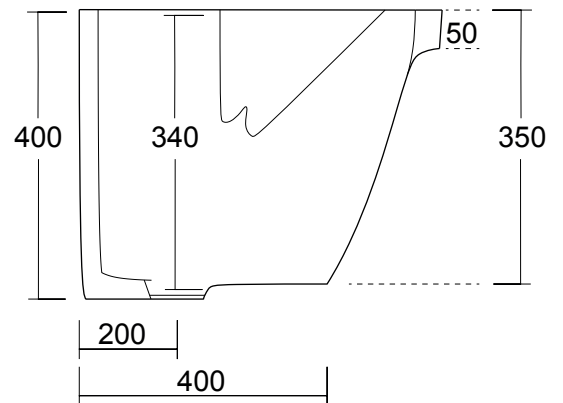

*OPZIONALE: Mobile abbinato cod. MO1783

*Optional: Matched with support cabinet cod. MO1783

*OPZIONALE: Asse in legno cod. AS2815

*Optional: Wooden Board cod. AS2815