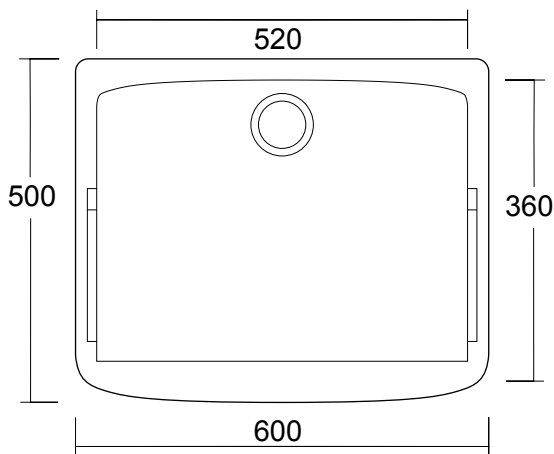

*OPZIONALE: Mobile abbinato cod. MO1783

*Optional: Matched with support cabinet cod. MO1783

*OPZIONALE: Asse in legno cod. AS1773

*Optional: Wooden Board cod. AS1773