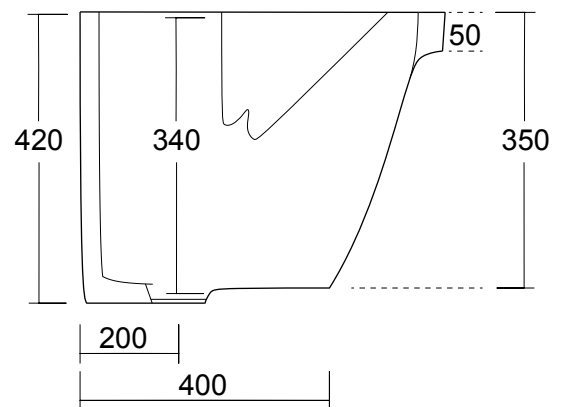

*OPZIONALE: Mobile abbinato cod. MO1783

*Optional: Matched with support cabinet cod. MO1783

*OPZIONALE: Asse in legno cod. AS1773

*Optional: Wooden Board cod. AS1773