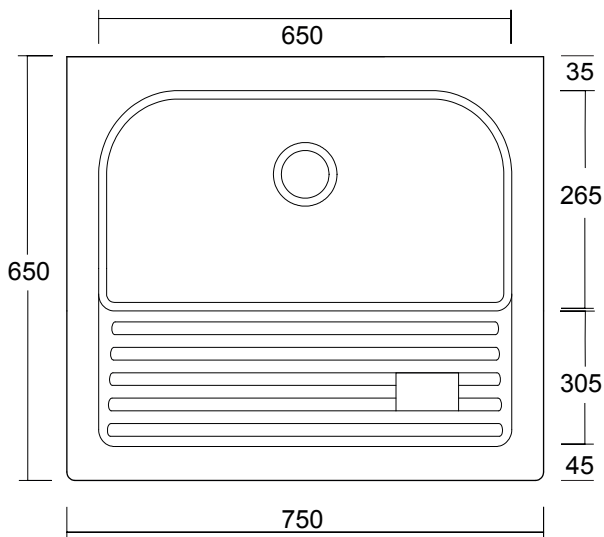

*OPZIONALE: Mobile abbinato cod. MO1787

*Optional: Matched with support cabinet cod. MO1787