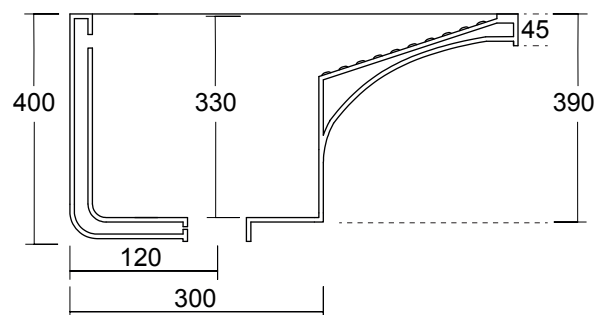

*OPZIONALE: Mobile abbinato cod. MO1787

*Optional: Matched with support cabinet cod. MO1787