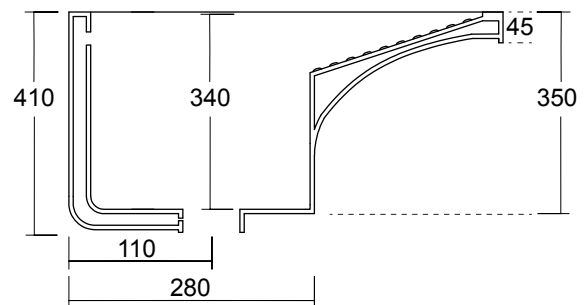

*OPZIONALE: Mobile abbinato cod. MO1783

*Optional: Matched with support cabinet cod. MO1783