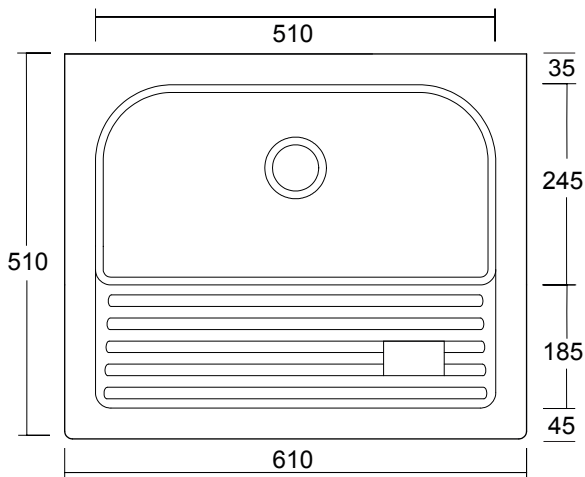

*OPZIONALE: Mobile abbinato cod. MO1783

*Optional: Matched with support cabinet cod. MO1783