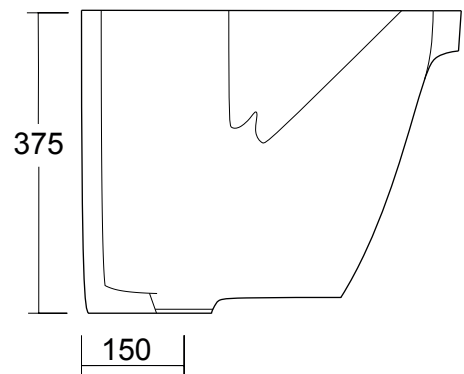

SCHEDA TECNICA

TECHNICAL SHEET

LAVANDERIA

cod. LV1771

Lavatoio
Wash-tube

Misure:

Measures:

L 60 P 50 H 37,5 cm / 30 kg

CE EN 14688: 2015

*OPZIONALE: Asse in legno cod. AS1773

*Optional: Wooden Board cod. AS1773