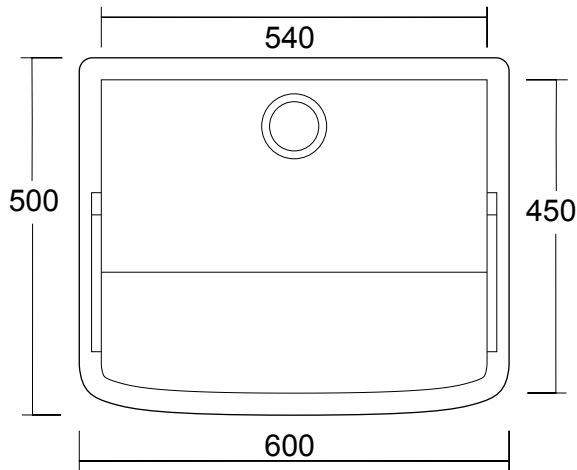

SCHEDA TECNICA

TECHNICAL SHEET

LAVANDERIA

cod. LV1771

Lavatoio
Wash-tube

Misure:

Measures:

L 60 P 50 H 37,5 cm / 30 kg

CE EN 14688: 2015

*OPZIONALE: Asse in legno cod. AS1773

*Optional: Wooden Board cod. AS1773