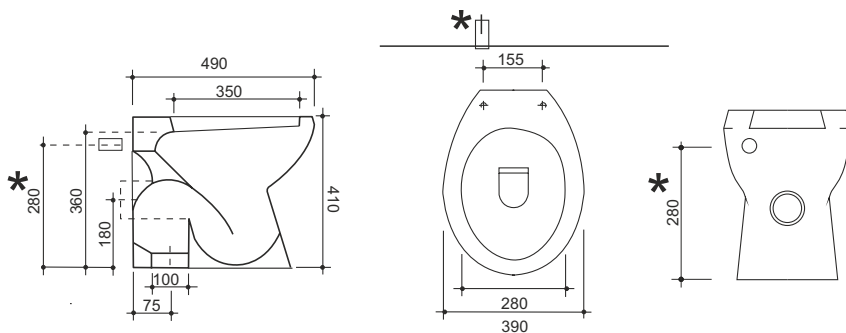

VASO/BIDET SCARICO 'S' C/EROGATORE
wc/bidet with "S" exhaust and with dispenser
VB1514

VASO/BIDET SCARICO 'P' C/EROGATORE
wc/bidet with "P" exhaust and with dispenser
VB1515

CASSETTA ALTA (CHAMPAGNE)
tall box (champagne)
CA1638

VASO/BIDET C/EROGATORE SC 'S' (CHAMPAGNE)
wc/bidet with exh. 's' with dispenser (champagne)
VB1549

VASO/BIDET C/EROGATORE SC 'P' (CHAMPAGNE)
wc/bidet with exh. 'p' with dispenser (champagne)
VB1628

* carico acqua dal riferita al muro
water load referred to wall