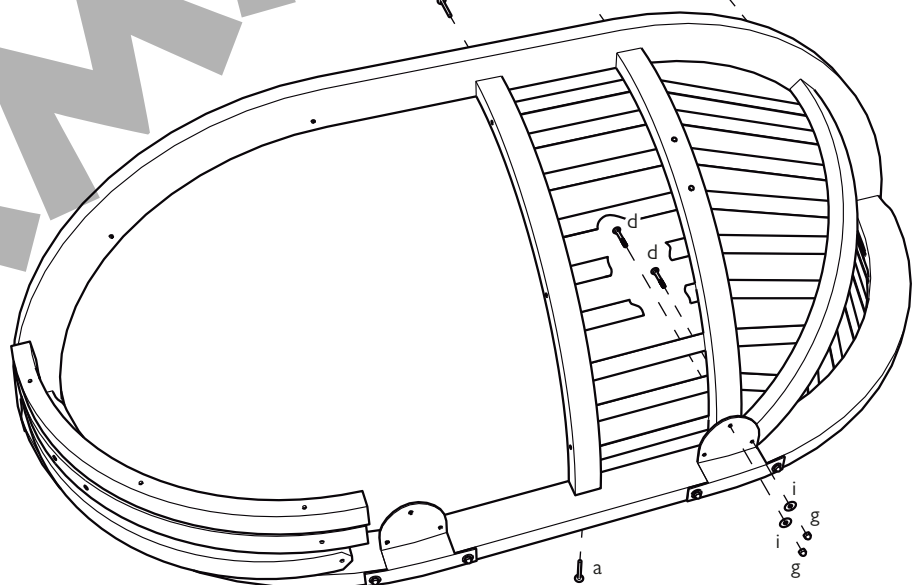

AMAZONAS GMBH
AM KIRCHENHÖLZL 15
82 166 GRÄFELFING, GERMANY
WWW.AMAZONAS-ONLINE.COM

max. 250 kg
Stand: X.XVIII
1/4