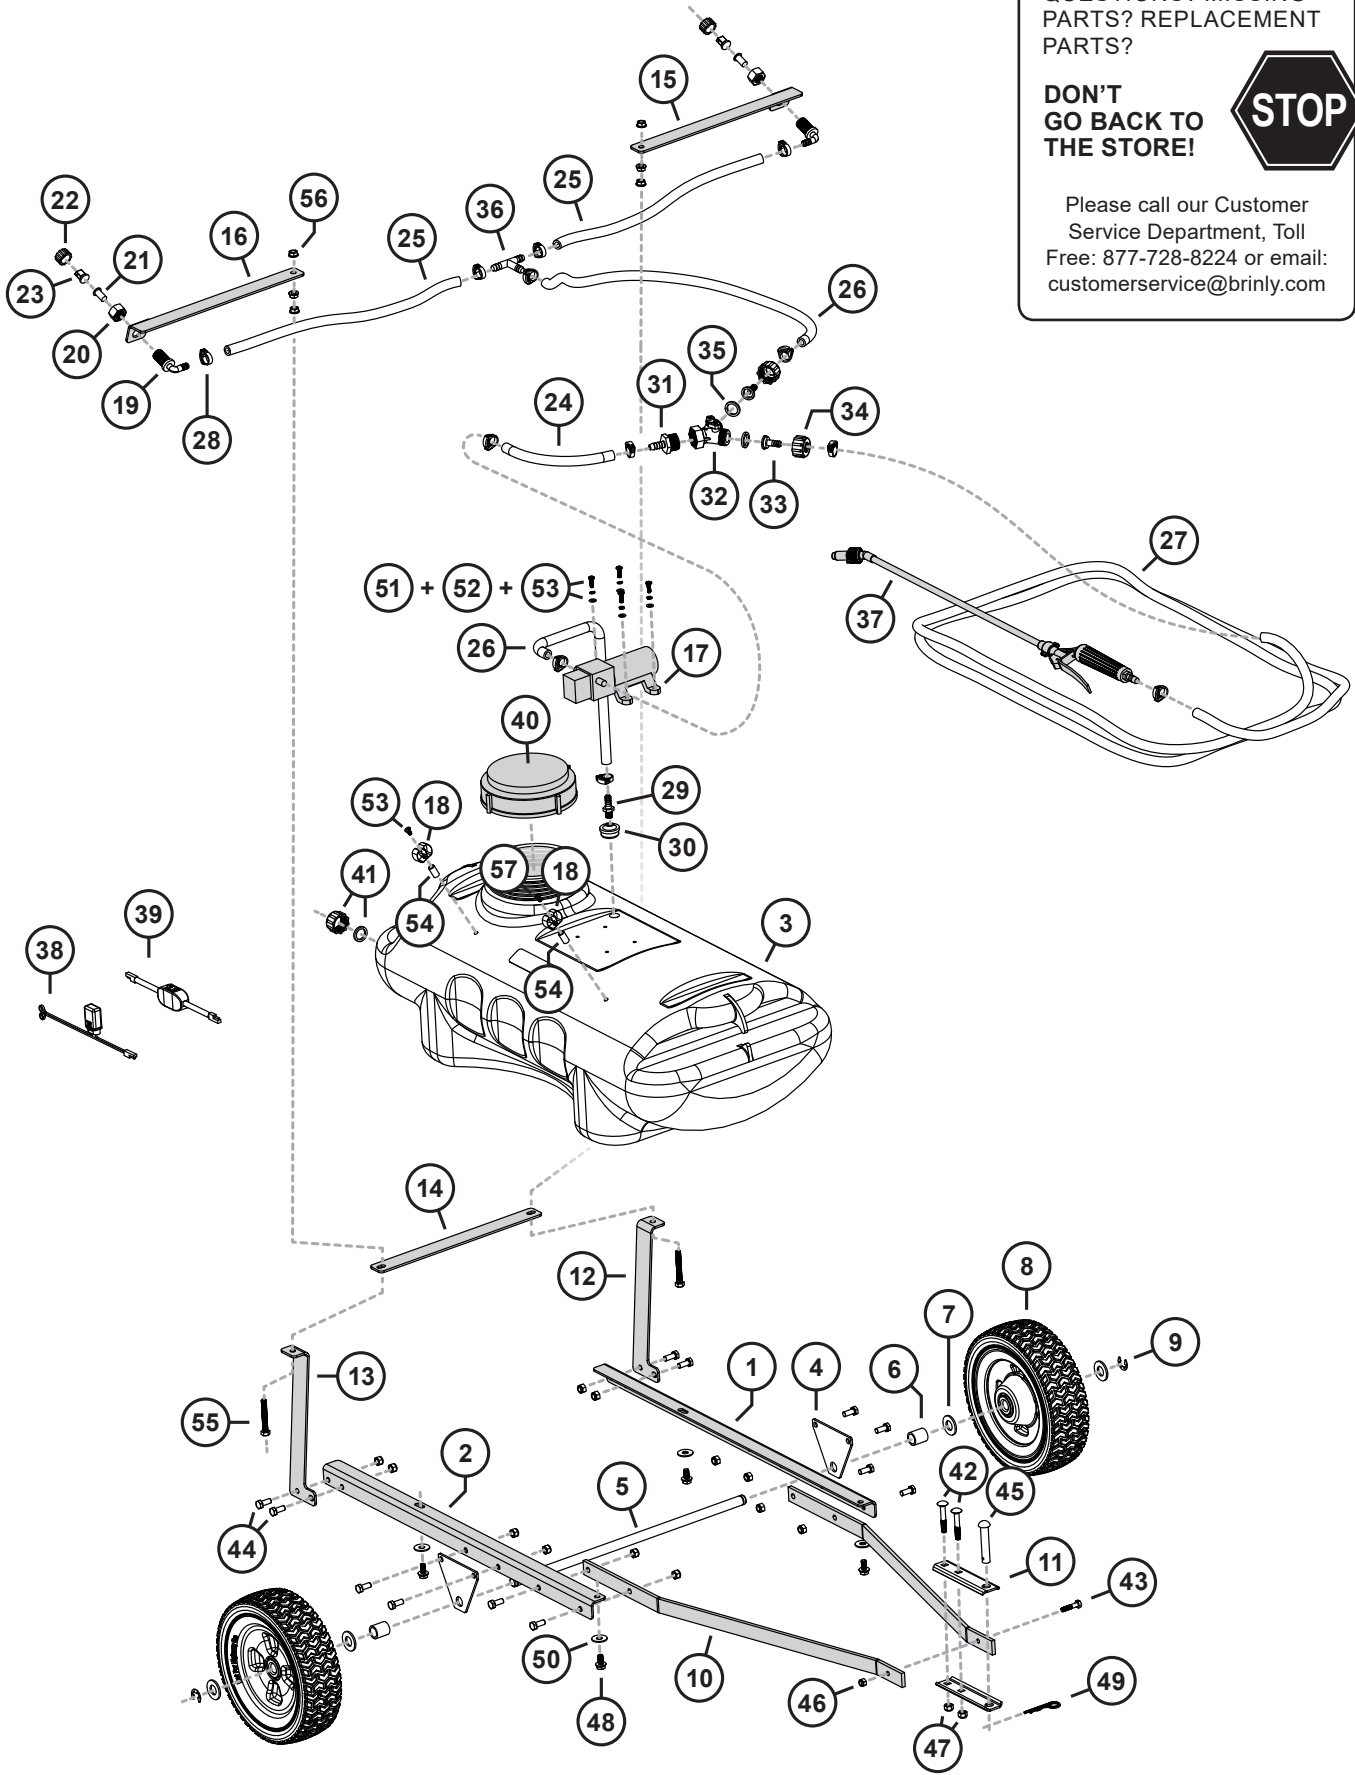

PARTS

INSTALLATION
QUESTIONS? MISSING
PARTS? REPLACEMENT
PARTS?

**DON'T
GO BACK TO
THE STORE!**

Please call our Customer
Service Department, Toll
Free: 877-728-8224 or email:
customerservice@brinly.com

PARTS

ST-152BH

Ref #	Part #	Description	Qty
1	1018925LH-10	Bracket Frame LH Painted	1
2	1018925RH-10	Bracket Frame RH Painted	1
3	1018963	Sprayer Tank, 15 Gal. w/ labels	1
4	1018924-10	Plate Axle Support Painted	2
5	1018930-01	Axle Plated	1
6	B-5691	Spacer; Axle	2
7	45M2121P	Washer; Flat, 5/8"	4
8	1009097	Wheel, 10" x 3"	2
9	F-577	E Ring, 5/8"	2
10	1018926-10	Towbar Painted	2
11	R-892-10	Clevis, Painted	2
12	1018929LH-10	Boom Support LH Painted	1
13	1018929RH-10	Boom Support RH Painted	1
14	1018928-10	Brace Cross Painted	1
15	1018927LH-10	Boom LH Painted	1
16	1018927RH-10	Boom RH Painted	1
17	1016887	Pump, 1 gpm 40 psi	1
24	1016888	Hose, 3/8" x 8"	1
25	B-6087	Hose, 3/8" x 17"	2
26	B-6035	Hose, 3/8" x 22"	2
27	B-6033	Hose, 3/8" x 12'	1
37	B-6400	Hand Wand	1
38	1018962	Wire Harness Batt Conn	1
39	1018961	Wiring Harness w switch	1
40	B-6028	Cap, Tank (<i>Large Cap</i>)	1
41	B-6578-ASM	Cap Assembly (<i>Small Cap</i>)	1

Hardware Bag (1018943)			
18	B-6511	Clip, Wand Holder	2
42	10M1032P	Bolt, Carriage 5/16"-18 x 2"	2
43	11M0824P	Bolt, Carriage 1/4"-20 x 1-1/2"	1
44	2M1012P	Bolt, Hex Hd 5/16"-18 x 3/4"	12
45	B-3861	Pin, Hitch 1/2" x 2-1/2"	1
46	B-4785	Nut, Nylon Lock 1/4"-20	1
47	B-4786	Nut, Nylon Lock 5/16"-18	14
48	B-5695	Bolt, Hex Fl. Head, 5/16"-18 x 5/8"	4
49	D-146P	Cotter, Hairpin 1/8", #211	1
50	R-618	Washer, Special	4
51	1001352	Washer, #10 SS	4
52	1007005	Lock Washer, #10 SS	4
53	22M0616P	Screw; Phillips, #10-24 x 1"	5
54	1019177	Spacer; Nylon, #10 x 5/8"	2
55	2M1036P-FT	Bolt; Hex Head, 5/16" x 2-1/4"	2
56	B-4355	Nut; Whiz Lock, 5/16"-18	6
57	1019182	Screw; Tapping, #10 x 1"	1
		+ part #6, Spacer Axle	(2)
		+ part #7, Flat Washer, 5/8"	(4)
		+ part #9, E-Ring, 5/8"	(2)

Spray Fitting Bag (1018945)			
19	B-6043	Nozzle Body, 90 Degree	2
20	B-6041	Nut, Jam, Plastic	2
21	B-6040	Strainer, Nozzle	2
22	B-6042	Nut, Tip Fitting	2
23	1016989	Spray Tips BF 2.0	2
28	B-6047	Clamp, Hose	12
29	B-6598	Adaptor, 1/8 MPT x 3/8" H.B.	1
30	B-6597	Strainer, 1/4" NPT	1
31	1016549	Male Fitting	1
32	B-6512	Tee, Dual Valve	1
33	B-6055	Hose Barb	2
34	B-6056	Nut, Hose Swivel	2
35	B-6054	Washer; Vinyl, 3/4"	2
36	B-6045	Hose Barb; Tee, 3/8 x 3/8	1