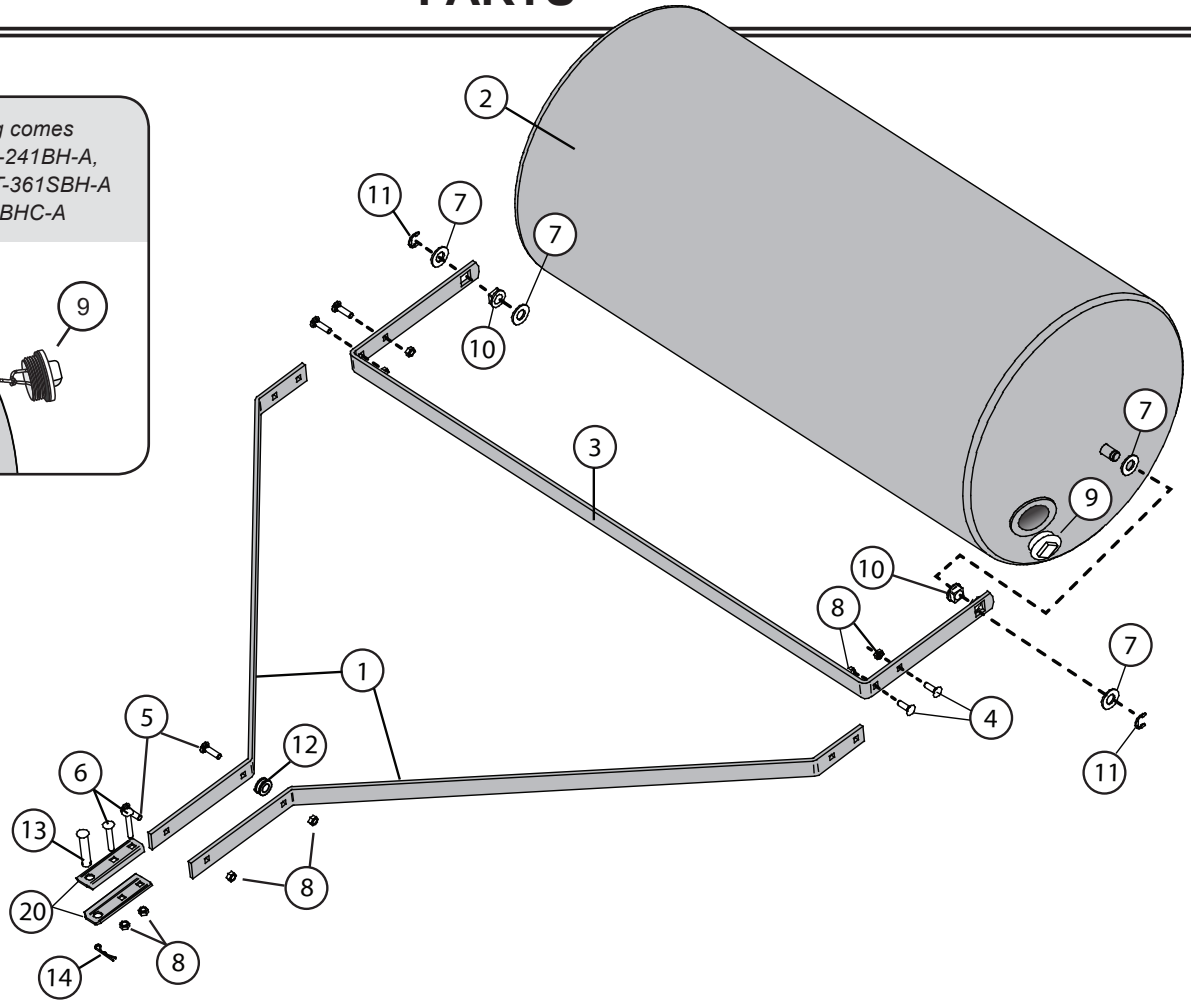

PARTS

Ref. #	Description	Qty.	PRT-361SBH	PRT-361SBH-A	PRT-481SBH	PRT-481SBHC-A
1	Frame Extension Bar	2	B-5357-10	B-5357-10	B-6290-10	B-6290-10
2	Roller Drum Assembly	1	B-5353-B	B-5353-B	B-5789-B	B-5789-B
3	Scraper Bar	1	B-6292-10	B-6292-10	B-6294-10	B-6294-10
4	5/16" x 1", Carriage Bolt	4	11M1016P	11M1016P	11M1016P	11M1016P
5	5/16" x 1-1/2", Carriage Bolt	2	11M1024P	11M1024P	11M1024P	11M1024P
6	5/16" x 2-1/4", Carriage Bolt	2	11M1036P	11M1036P	11M1036P	11M1036P
7	5/8" Flat Washer	4	45M2121P	45M2121P	45M2121P	45M2121P
8	5/16" Nylon Lock Nut	8	B-4786	B-4786	B-4786	B-4786
9	Plug	1	1019261	1019524	1019261	1019524
10	Square Bearing	2	B-6270	B-6270	B-6270	B-6270
11	5/8" E-Ring	2	F-577	F-577	F-577	F-577
12	Frame Spacer	1	R-1141-01	R-1141-01	R-1141-01	R-1141-01
13	Hitch Pin	1	B-3861	B-3861	B-3861	B-3861
14	Hitch Pin Cotter	1	D-146P	D-146P	D-146P	D-146P

Installation Questions? Missing Parts or Need Replacement Parts?
DON'T GO BACK TO THE STORE!

Please contact our Customer Service Department:
Call Toll Free: 877-728-8224 Or Email: customerservice@brinly.com