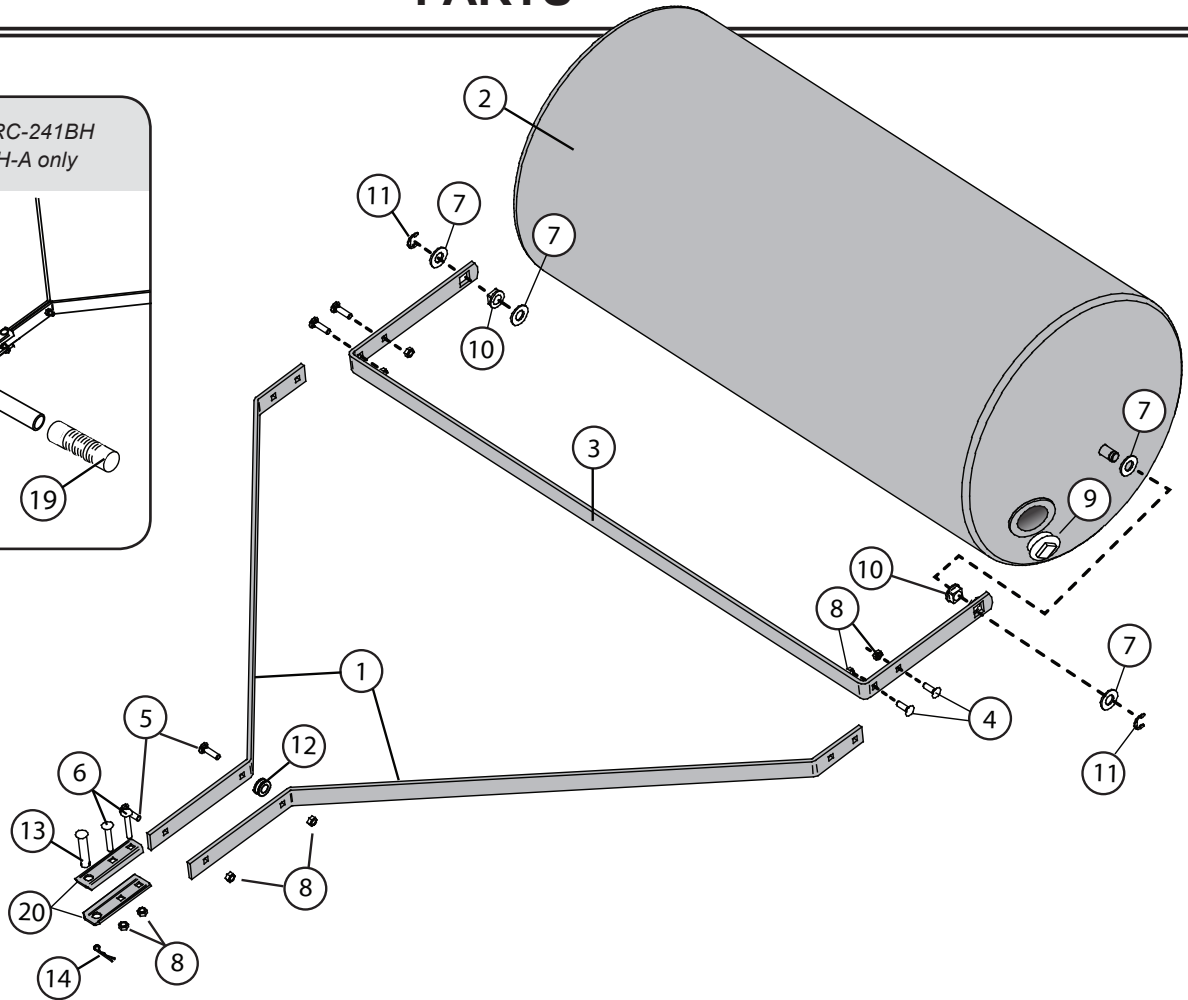

⑦ Washer: Flat  
5/8" (x4) .....  
**45M2121P**

⑤ Carriage Bolt  
5/16 x 1 1/2"  
(x2) .....  
**11M1024P**

⑧ Nut: Nylon Lock  
5/16" (x8) .....  
**B-4786**

⑥ Carriage Bolt  
5/16 x 2 1/4"  
(x2) .....  
**11M1036P**

⑪ E-Ring, 5/8"  
(x2) .....  
**F-577**

⑬ Hitch Pin (x1)  
.....  
**B-3861**

⑭ Hitch Pin Cotter  
(x1) .....  
**D-146P**

## PARTS IN ADDITIONAL HARDWARE BAG (Only for PRC-241 BH)

⑯ Bolt: Hex Head  
1/2 x 2-1/4"  
(x1) .....  
**1M1636P**

⑰ Nut: Hex  
1/2" (x1) .....  
**30M1600P**

⑱ Lock Washer 1/2"  
(x1) .....  
**40M1600P**

# PARTS

Ref. #	Description	Qty.	PRC-241BH	PRC-241BH-A	PRT-361BH	PRT-361BH-A
1	Frame Extension Bar	2	B-3554-10	B-3554-10	B-6289-10	B-6289-10
2	Roller Drum Assembly	1	B-5121	B-5121	B-6271	B-6271
3	Scraper Bar	1	B-6291-10	B-6291-10	B-6272-10	B-6272-10
4	5/16" x 1", Carriage Bolt	4	11M1016P	11M1016P	11M1016P	11M1016P
5	5/16" x 1-1/2", Carriage Bolt	2	11M1024P	11M1024P	11M1024P	11M1024P
6	5/16" x 2-1/4", Carriage Bolt	2	11M1036P	11M1036P	11M1036P	11M1036P
7	5/8" Flat Washer	4	45M2121P	45M2121P	45M2121P	45M2121P
8	5/16" Nylon Lock Nut	8	B-4786	B-4786	B-4786	B-4786
9	Plug	1	1019261	1019524	1019261	1019524
10	Square Bearing	2	B-6270	B-6270	B-6270	B-6270
11	5/8" E-Ring	2	F-577	F-577	F-577	F-577
12	Frame Spacer	1	R-1141-01	R-1141-01	R-1141-01	R-1141-01
13	Hitch Pin	1	B-3861	B-3861	B-3861	B-3861
14	Hitch Pin Cotter	1	D-146P	D-146P	D-146P	D-146P
15	Handle	1	B-3556-10	B-3556-10		
16	Hex Bolt 1/2" x 2-1/4	1	1M1636P	1M1636P		
17	Hex Nut 1/2"	1	30M1600P	30M1600P		
18	Lock Washer 1/2"	1	40M1600P	40M1600P		
19	Grip	2	B-2579	B-2579		
20	Clevis	2	R-892-10	R-892-10		