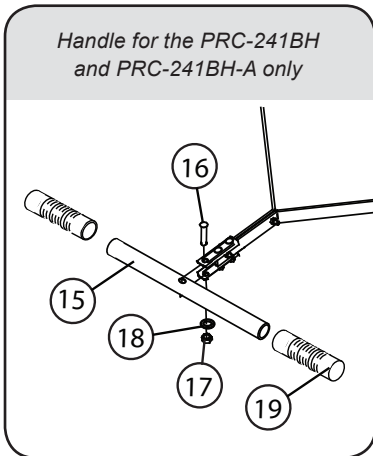

⑦ Washer: Flat  
5/8" (x4) .....  
**45M2121P**

⑤ Carriage Bolt  
5/16 x 1 1/2"  
(x2) .....  
**11M1024P**

⑧ Nut: Nylon Lock  
5/16" (x8) .....  
**B-4786**

⑥ Carriage Bolt  
5/16 x 2 1/4"  
(x2) .....  
**11M1036P**

⑪ E-Ring, 5/8"  
(x2) .....  
**F-577**

⑬ Hitch Pin (x1)  
.....  
**B-3861**

⑭ Hitch Pin Cotter  
(x1) .....  
**D-146P**

## PARTS IN ADDITIONAL HARDWARE BAG (Only for PRC-241 BH)

⑯ Bolt: Hex Head  
1/2 x 2-1/4"  
(x1) .....  
**1M1636P**

⑰ Nut: Hex  
1/2" (x1) .....  
**30M1600P**

⑱ Lock Washer 1/2"  
(x1) .....  
**40M1600P**

# PARTS

Ref. #	Description	Qty.	PRC-241BH	PRC-241BH-A	PRT-361BH	PRT-361BH-A
1	Frame Extension Bar	2	B-3554-10	B-3554-10	B-6289-10	B-6289-10
2	Roller Drum Assembly	1	B-5121	B-5121	B-6271	B-6271
3	Scraper Bar	1	B-6291-10	B-6291-10	B-6272-10	B-6272-10
4	5/16" x 1", Carriage Bolt	4	11M1016P	11M1016P	11M1016P	11M1016P
5	5/16" x 1-1/2", Carriage Bolt	2	11M1024P	11M1024P	11M1024P	11M1024P
6	5/16" x 2-1/4", Carriage Bolt	2	11M1036P	11M1036P	11M1036P	11M1036P
7	5/8" Flat Washer	4	45M2121P	45M2121P	45M2121P	45M2121P
8	5/16" Nylon Lock Nut	8	B-4786	B-4786	B-4786	B-4786
9	Plug	1	1019261	1019524	1019261	1019524
10	Square Bearing	2	B-6270	B-6270	B-6270	B-6270
11	5/8" E-Ring	2	F-577	F-577	F-577	F-577
12	Frame Spacer	1	R-1141-01	R-1141-01	R-1141-01	R-1141-01
13	Hitch Pin	1	B-3861	B-3861	B-3861	B-3861
14	Hitch Pin Cotter	1	D-146P	D-146P	D-146P	D-146P
15	Handle	1	B-3556-10	B-3556-10		
16	Hex Bolt 1/2" x 2-1/4	1	1M1636P	1M1636P		
17	Hex Nut 1/2"	1	30M1600P	30M1600P		
18	Lock Washer 1/2"	1	40M1600P	40M1600P		
19	Grip	2	B-2579	B-2579		
20	Clevis	2	R-892-10	R-892-10		