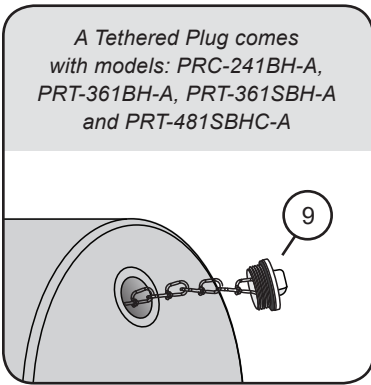

PARTS

Ref. #	Description	Qty.	PRT-361SBH	PRT-361SBH-A	PRT-481SBH	PRT-481SBHC-A
1	Frame Extension Bar	2	B-5357-10	B-5357-10	B-6290-10	B-6290-10
2	Roller Drum Assembly	1	B-5353-B	B-5353-B	B-5789-B	B-5789-B
3	Scraper Bar	1	B-6292-10	B-6292-10	B-6294-10	B-6294-10
4	5/16" x 1", Carriage Bolt	4	11M1016P	11M1016P	11M1016P	11M1016P
5	5/16" x 1-1/2", Carriage Bolt	2	11M1024P	11M1024P	11M1024P	11M1024P
6	5/16" x 2-1/4", Carriage Bolt	2	11M1036P	11M1036P	11M1036P	11M1036P
7	5/8" Flat Washer	4	45M2121P	45M2121P	45M2121P	45M2121P
8	5/16" Nylon Lock Nut	8	B-4786	B-4786	B-4786	B-4786
9	Plug	1	1019261	1019524	1019261	1019524
10	Square Bearing	2	B-6270	B-6270	B-6270	B-6270
11	5/8" E-Ring	2	F-577	F-577	F-577	F-577
12	Frame Spacer	1	R-1141-01	R-1141-01	R-1141-01	R-1141-01
13	Hitch Pin	1	B-3861	B-3861	B-3861	B-3861
14	Hitch Pin Cotter	1	D-146P	D-146P	D-146P	D-146P

Installation Questions? Missing Parts or Need Replacement Parts?
DON'T GO BACK TO THE STORE!

Please contact our Customer Service Department:
Call Toll Free: 877-728-8224 Or Email: customerservice@brinly.com