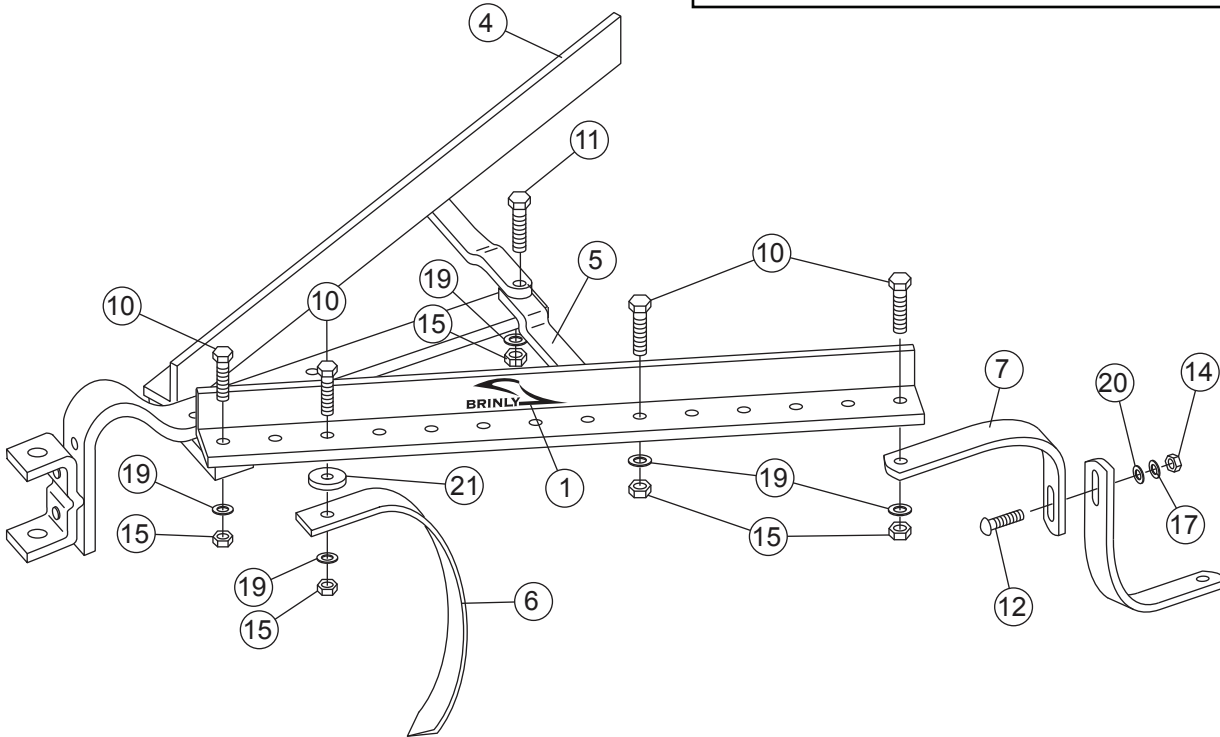

PARTS BREAKDOWN

Installation Questions?
Missing Parts?
Replacement Parts?

**DON'T GO BACK
TO THE STORE!**

Please call Customer Service
Department Toll Free
877.728.8224 or
customerservice@brinly.com

ITEM NO.	DESCRIPTION	PART NO.	QTY.
1	Brinly Decal	B-5922	1
2	Hitch Bracket	C-362-10	1
3	Pull Bar	C-363-10	1
4	Frame Angle	1007075-10	2
5	Frame Tie Bar	C-365-10	2
6	Spring Shank	C-352-10	7
7	Gauge Shoe Half	C-367-10	4
8	Rod Tie-Down	C-368	1
9	Tie Strap	C-369-10	1
10	Hex Bolt 1/2 x 1-1/2"	2M1624P	13
11	Hex Bolt 1/2" x 2"	2M1632P	1
12	Carriage Bolt 3/8" x 1"	11M1216P	2

ITEM NO.	DESCRIPTION	PART NO.	QTY.
13	Plow Bolt 7/16" x 1-3/4"	15M1428P	2
14	Hex Nut 3/8"	30M1200P	3
15	Hex Nut 1/2"	30M1600P	14
16	Hex Nut 7/16"	30M1400P	2
17	Lockwasher 3/8"	40M1200P	3
18	Lockwasher 7/16"	40M1400P	2
19	Lockwasher 1/2"	40M1600P	14
20	Flat washer 3/8"	45M1313P	3
21	Special Spacer	B-723P	7