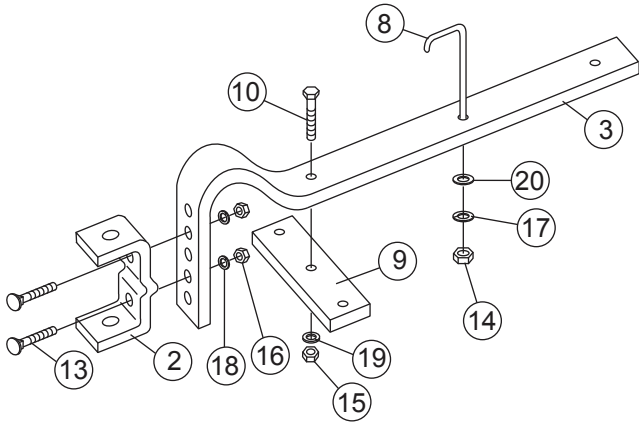

PARTS BREAKDOWN

Installation Questions?
Missing Parts?
Replacement Parts?

**DON'T GO BACK
TO THE STORE!**

Please call Customer Service
Department Toll Free
877.728.8224 or
customerservice@brinly.com

ITEM NO.	DESCRIPTION	PART NO.	QTY.
1	Brinly Decal	B-5922	1
2	Hitch Bracket	C-362-10	1
3	Pull Bar	C-363-10	1
4	Frame Angle	1007075-10	2
5	Frame Tie Bar	C-365-10	2
6	Spring Shank	C-352-10	7
7	Gauge Shoe Half	C-367-10	4
8	Rod Tie-Down	C-368	1
9	Tie Strap	C-369-10	1
10	Hex Bolt 1/2 x 1-1/2"	2M1624P	13
11	Hex Bolt 1/2" x 2"	2M1632P	1
12	Carriage Bolt 3/8" x 1"	11M1216P	2

ITEM NO.	DESCRIPTION	PART NO.	QTY.
13	Plow Bolt 7/16" x 1-3/4"	15M1428P	2
14	Hex Nut 3/8"	30M1200P	3
15	Hex Nut 1/2"	30M1600P	14
16	Hex Nut 7/16"	30M1400P	2
17	Lockwasher 3/8"	40M1200P	3
18	Lockwasher 7/16"	40M1400P	2
19	Lockwasher 1/2"	40M1600P	14
20	Flat washer 3/8"	45M1313P	3
21	Special Spacer	B-723P	7