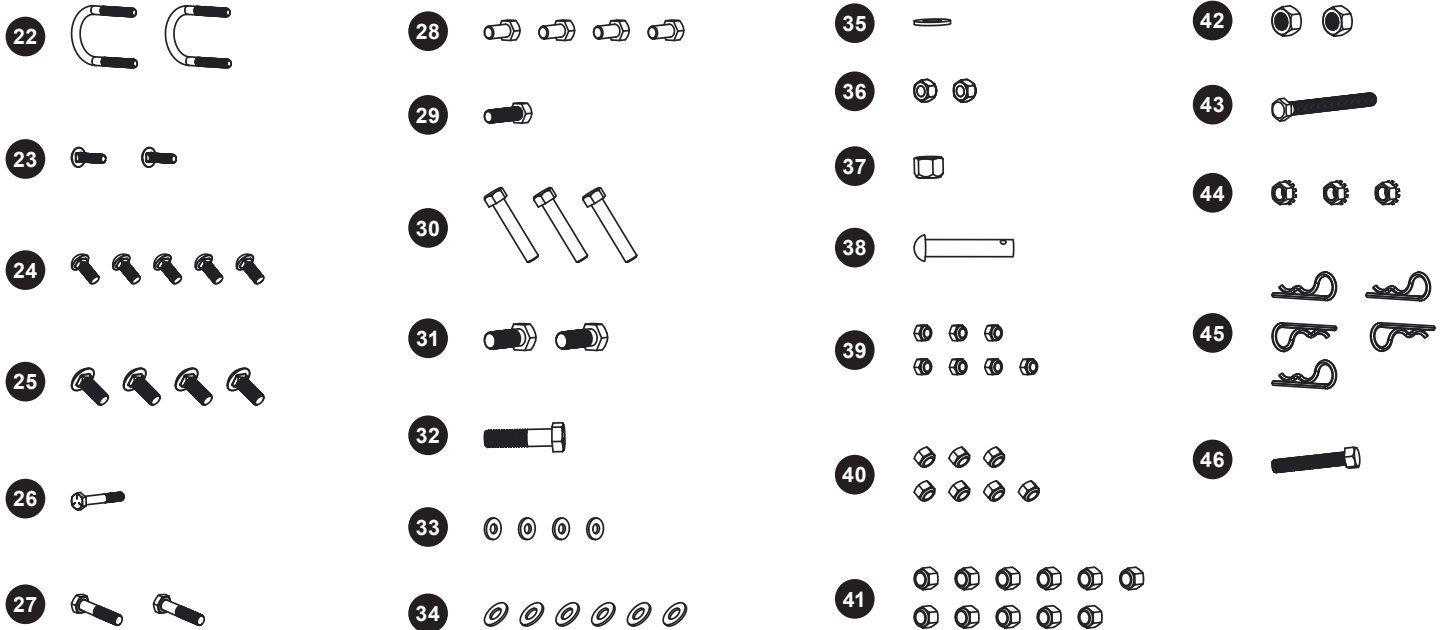

PARTS LIST AND REFERENCE

EXPLODED VIEW

REF	PART NO.	DESCRIPTION	QTY	REF	PART NO.	DESCRIPTION	QTY
1	1017741-01	Rod, Hinge Plated	1	11	1018347	Blade, 42"	1
2	1017835-10	Painted Mount, Front	1	12	1018118-10	Wear Bar, 42" Painted	1
3	1018092-01	Rod, Transport Plated	1	13	1018119-10	Painted Plate, Bottom	1
4	1018104	Hardware Bag *	1	14	1018120-10	Painted Tube, Raise	1
	1018352	Parts Bag *	1	15	1018121	Trip Spring	1
5	1018105-10	Painted Bracket, Pivot	1	16	1018122-10	Painted Tube, Handle	1
6	1018109-10	Painted Bracket, Lower PV	1	17	1019274-10	Painted Plate, Handle	1
7	1018110-10	Painted, Bracket Up Pivot	1	18	B-7215-10	Spring Bracket	1
8	1018111-10	Painted, Hinge Weldment	1	19	B-723P-01	Thick Washer, 3/8"	1
9	1018115-01	Tube, Pivot Plated	2	20	1018106-10	Painted Cam Weldment	1
10	1018116-10	Ribs, Painted	2				

EXPLODED VIEW - HARDWARE BAG

REF	PART NO.	DESCRIPTION	QTY	REF	PART NO.	DESCRIPTION	QTY
21	1000225	Handle Grip *	1	35	45M1717P	Washer, Flat 1/2"	1
22	1017742	U-bolt	2	36	B-1675P	Nut, Hex Lock, 3/8"-16	2
23	11M0816P	Bolt, Carriage 1/4" x 1"	2	37	B-1677P	Nut, Hex Lock, 1/2"-13	1
24	11M1012P	Bolt, Carriage 5/16 x 3/4	5	38	B-3861	Pin, Hitch 1/2" X 2-1/2"	1
25	11M1216P	Bolt, Carriage 3/8 x 1	4	39	B-4785	Nut, Nylon Lock 1/4-20	7
26	2M0828P	Bolt, Hex Head 1/4 x 1-3/4	1	40	B-4786	Nut, Nylon Lock 5/16-18	7
27	2M1024P	Bolt, Hex Head 5/16 x 1-1/2	2	41	B-4820	Nut, Nylon Lock, 3/8"-16	11
28	2M1212P	Bolt, Hex Head 3/8 x 3/4	4	42	B-5096Y	Nut, Nylon Lock, 1/2"-13	2
29	2M1220P	Bolt, Hex Head 3/8 x 1-1/4	1	43	B-6298	Bolt, Hex Hd 3/8 x 3-3/4	1
30	2M1232P	Bolt, Hex Head 3/8 x 2	3	44	B-6299	Nut, Keps Hex, 3/8-16	3
31	2M1620P	Bolt, Hex Head 1/2 x 1-1/4	2	45	D-146P	Hairpin Cotter, 1/8", #211	5
32	2M1632P	Bolt, Hex Head 1/2 x 2	1	46	B-7291	Bolt, 3/8 x 2-1/2	1
33	45M0909P	Washer, SAE Flat, 1/4"	4				
34	45M1313P	Washer, SAE Flat-3/8	6				