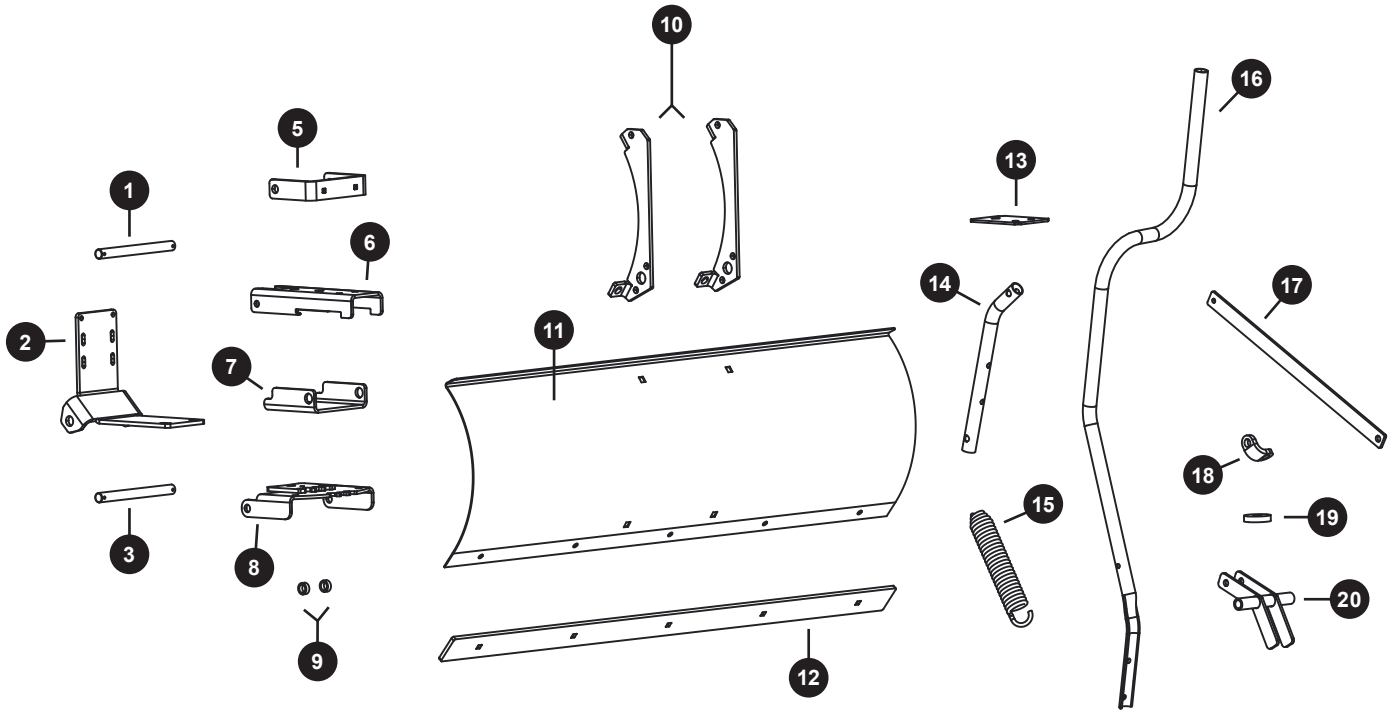

PARTS LIST AND REFERENCE

EXPLODED VIEW

REF	PART NO.	DESCRIPTION	QTY	REF	PART NO.	DESCRIPTION	QTY
1	1017741-01	Rod, Hinge Plated	1	11	1018347	Blade, 42"	1
2	1017835-10	Painted Mount, Front	1	12	1018118-10	Wear Bar, 42" Painted	1
3	1018092-01	Rod, Transport Plated	1	13	1018119-10	Painted Plate, Bottom	1
4	1018104	Hardware Bag *	1	14	1018120-10	Painted Tube, Raise	1
	1018352	Parts Bag *	1	15	1018121	Trip Spring	1
5	1018105-10	Painted Bracket, Pivot	1	16	1018122-10	Painted Tube, Handle	1
6	1018109-10	Painted Bracket, Lower PV	1	17	1019274-10	Painted Plate, Handle	1
7	1018110-10	Painted, Bracket Up Pivot	1	18	B-7215-10	Spring Bracket	1
8	1018111-10	Painted, Hinge Weldment	1	19	B-723P-01	Thick Washer, 3/8"	1
9	1018115-01	Tube, Pivot Plated	2	20	1018106-10	Painted Cam Weldment	1
10	1018116-10	Ribs, Painted	2				

EXPLODED VIEW - HARDWARE BAG

REF	PART NO.	DESCRIPTION	QTY	REF	PART NO.	DESCRIPTION	QTY
21	1000225	Handle Grip *	1	35	45M1717P	Washer, Flat 1/2"	1
22	1017742	U-bolt	2	36	B-1675P	Nut, Hex Lock, 3/8"-16	2
23	11M0816P	Bolt, Carriage 1/4" x 1"	2	37	B-1677P	Nut, Hex Lock, 1/2"-13	1
24	11M1012P	Bolt, Carriage 5/16 x 3/4	5	38	B-3861	Pin, Hitch 1/2" X 2-1/2"	1
25	11M1216P	Bolt, Carriage 3/8 x 1	4	39	B-4785	Nut, Nylon Lock 1/4-20	7
26	2M0828P	Bolt, Hex Head 1/4 x 1-3/4	1	40	B-4786	Nut, Nylon Lock 5/16-18	7
27	2M1024P	Bolt, Hex Head 5/16 x 1-1/2	2	41	B-4820	Nut, Nylon Lock, 3/8"-16	11
28	2M1212P	Bolt, Hex Head 3/8 x 3/4	4	42	B-5096Y	Nut, Nylon Lock, 1/2"-13	2
29	2M1220P	Bolt, Hex Head 3/8 x 1-1/4	1	43	B-6298	Bolt, Hex Hd 3/8 x 3-3/4	1
30	2M1232P	Bolt, Hex Head 3/8 x 2	3	44	B-6299	Nut, Keps Hex, 3/8-16	3
31	2M1620P	Bolt, Hex Head 1/2 x 1-1/4	2	45	D-146P	Hairpin Cotter, 1/8", #211	5
32	2M1632P	Bolt, Hex Head 1/2 x 2	1	46	B-7291	Bolt, 3/8 x 2-1/2	1
33	45M0909P	Washer, SAE Flat, 1/4"	4				
34	45M1313P	Washer, SAE Flat-3/8	6				