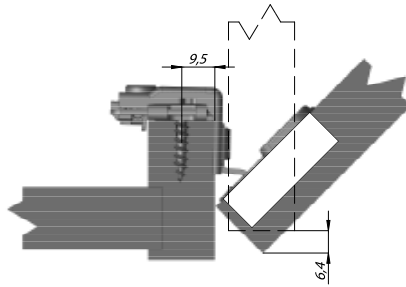

Supreme Soft Close Face Frame Hinge

1-1/4" Overlay

Opening Angle : 105°
 Cup diameter : 35 mm
 Cup distance : 3 mm
 Cup depth : 11mm
 6-way-adjustable
 Depth adjustment : +3/-0mm
 Side adjustment : ±2mm
 Height adjustment : ±3mm
 Integrated soft close mechanism with on/off feature
 Maximum Face Frame thickness: 19mm
 Remove and re-install doors with Tool-less slide locking track system

samet | SUPREME

1/2" Overlay

Opening Angle : 105°
 Cup diameter : 35mm
 Cup distance : 3mm
 Cup depth : 11mm
 6-way-adjustable
 Depth adjustment : +2,5/-0,5mm
 Side adjustment : ±2mm
 Height adjustment : ±3mm
 Integrated soft close mechanism with on/off feature
 Maximum Face Frame thickness: 19mm
 Remove and re-install doors with Tool-less slide locking track system

1-1/4" Overlay - Application Dimension

1/2" Overlay - Application Dimension

Easy Assembly & Disassembly