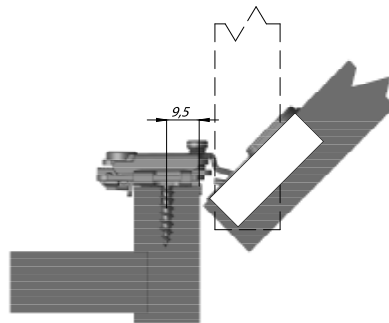

Supreme Soft Close Face Frame Hinge

1-1/4" Overlay

Opening Angle : 105°
 Cup diameter : 35 mm
 Cup distance : 3 mm
 Cup depth : 11mm
 6-way-adjustable
 Depth adjustment : +3/-0mm
 Side adjustment : ±2mm
 Height adjustment : ±3mm
 Integrated soft close mechanism with on/off feature
 Maximum Face Frame thickness: 19mm
 Remove and re-install doors with Tool-less slide locking track system

samet | SUPREME

1/2" Overlay

Opening Angle : 105°
 Cup diameter : 35mm
 Cup distance : 3mm
 Cup depth : 11mm
 6-way-adjustable
 Depth adjustment : +2,5/-0,5mm
 Side adjustment : ±2mm
 Height adjustment : ±3mm
 Integrated soft close mechanism with on/off feature
 Maximum Face Frame thickness: 19mm
 Remove and re-install doors with Tool-less slide locking track system

1-1/4" Overlay - Application Dimension

1/2" Overlay - Application Dimension

Easy Assembly & Disassembly