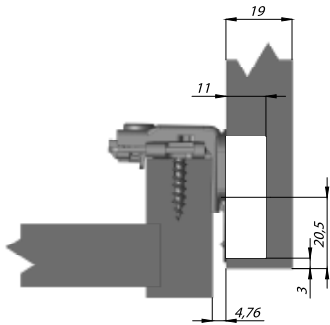

Supreme Soft Close Face Frame Hinge

1-1/4" Overlay

Opening Angle : 105°
 Cup diameter : 35 mm
 Cup distance : 3 mm
 Cup depth : 11mm
 6-way-adjustable
 Depth adjustment : +3/-0mm
 Side adjustment : ±2mm
 Height adjustment : ±3mm
 Integrated soft close mechanism with on/off feature
 Maximum Face Frame thickness: 19mm
 Remove and re-install doors with Tool-less slide locking track system

samet | SUPREME

1/2" Overlay

Opening Angle : 105°
 Cup diameter : 35mm
 Cup distance : 3mm
 Cup depth : 11mm
 6-way-adjustable
 Depth adjustment : +2,5/-0,5mm
 Side adjustment : ±2mm
 Height adjustment : ±3mm
 Integrated soft close mechanism with on/off feature
 Maximum Face Frame thickness: 19mm
 Remove and re-install doors with Tool-less slide locking track system

1-1/4" Overlay - Application Dimension

1/2" Overlay - Application Dimension

Easy Assembly & Disassembly