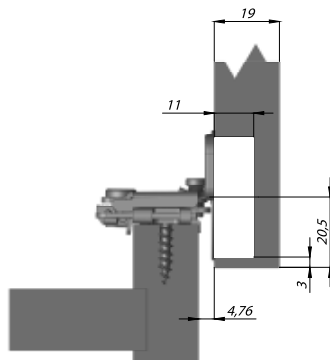

Supreme Soft Close Face Frame Hinge

1-1/4" Overlay

Opening Angle : 105°
 Cup diameter : 35 mm
 Cup distance : 3 mm
 Cup depth : 11mm
 6-way-adjustable
 Depth adjustment : +3/-0mm
 Side adjustment : ±2mm
 Height adjustment : ±3mm
 Integrated soft close mechanism with on/off feature
 Maximum Face Frame thickness: 19mm
 Remove and re-install doors with Tool-less slide locking track system

samet | SUPREME

1/2" Overlay

Opening Angle : 105°
 Cup diameter : 35mm
 Cup distance : 3mm
 Cup depth : 11mm
 6-way-adjustable
 Depth adjustment : +2,5/-0,5mm
 Side adjustment : ±2mm
 Height adjustment : ±3mm
 Integrated soft close mechanism with on/off feature
 Maximum Face Frame thickness: 19mm
 Remove and re-install doors with Tool-less slide locking track system

1-1/4" Overlay - Application Dimension

1/2" Overlay - Application Dimension

Easy Assembly & Disassembly