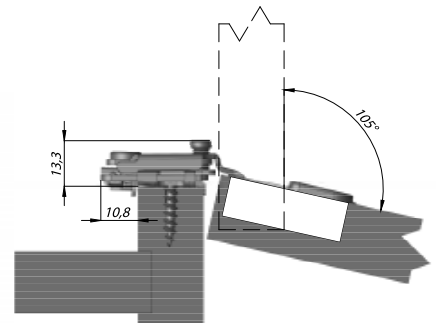

Supreme Soft Close Face Frame Hinge

1-1/4" Overlay

Opening Angle : 105°
 Cup diameter : 35 mm
 Cup distance : 3 mm
 Cup depth : 11mm
 6-way-adjustable
 Depth adjustment : +3/-0mm
 Side adjustment : ±2mm
 Height adjustment : ±3mm
 Integrated soft close mechanism with on/off feature
 Maximum Face Frame thickness: 19mm
 Remove and re-install doors with Tool-less slide locking track system

samet | SUPREME

1/2" Overlay

Opening Angle : 105°
 Cup diameter : 35mm
 Cup distance : 3mm
 Cup depth : 11mm
 6-way-adjustable
 Depth adjustment : +2,5/-0,5mm
 Side adjustment : ±2mm
 Height adjustment : ±3mm
 Integrated soft close mechanism with on/off feature
 Maximum Face Frame thickness: 19mm
 Remove and re-install doors with Tool-less slide locking track system

1-1/4" Overlay - Application Dimension

1/2" Overlay - Application Dimension

Easy Assembly & Disassembly