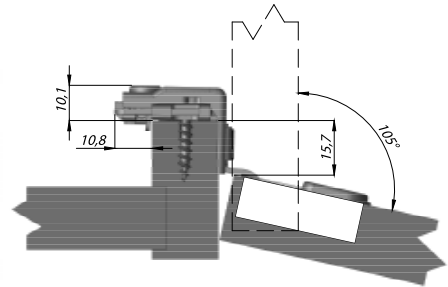

Supreme Soft Close Face Frame Hinge

1-1/4" Overlay

Opening Angle : 105°
 Cup diameter : 35 mm
 Cup distance : 3 mm
 Cup depth : 11mm
 6-way-adjustable
 Depth adjustment : +3/-0mm
 Side adjustment : ±2mm
 Height adjustment : ±3mm
 Integrated soft close mechanism with on/off feature
 Maximum Face Frame thickness: 19mm
 Remove and re-install doors with Tool-less slide locking track system

samet | SUPREME

1/2" Overlay

Opening Angle : 105°
 Cup diameter : 35mm
 Cup distance : 3mm
 Cup depth : 11mm
 6-way-adjustable
 Depth adjustment : +2,5/-0,5mm
 Side adjustment : ±2mm
 Height adjustment : ±3mm
 Integrated soft close mechanism with on/off feature
 Maximum Face Frame thickness: 19mm
 Remove and re-install doors with Tool-less slide locking track system

1-1/4" Overlay - Application Dimension

1/2" Overlay - Application Dimension

Easy Assembly & Disassembly