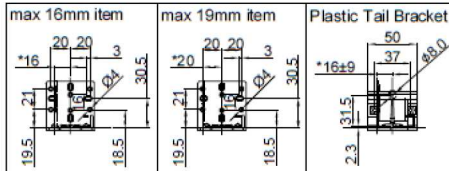

# Installation Dimensions(mm)

Installation for drawer with max 16mm thick drawer side

Installation for drawer with max 19mm thick drawer side

## Installation Dimensions(mm)

NL	LTmin	LTmax
9"	275	/
12"	343	373
15"	416	436
18"	494	514
21"	568	588

## Drawer Dimensions(mm)

SKL = Drawer length

LT = Inside cabinet length (min.)