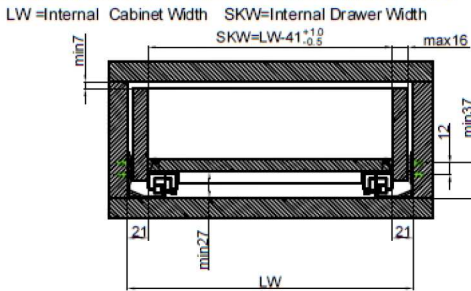

# Installation Dimensions(mm)

Installation for drawer with max 16mm thick drawer side

Installation for drawer with max 19mm thick drawer side

## Installation Dimensions(mm)

NL	LTmin	LTmax
9"	275	/
12"	343	373
15"	416	436
18"	494	514
21"	568	588

## Drawer Dimensions(mm)

SKL = Drawer length

LT = Inside cabinet length (min.)