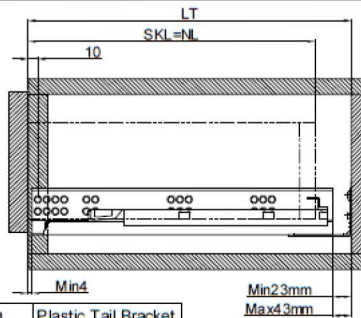

# Installation Dimensions(mm)

Installation for drawer with max 16mm thick drawer side

Installation for drawer with max 19mm thick drawer side

## Installation Dimensions(mm)

NL	LTmin	LTmax
9"	275	/
12"	343	373
15"	416	436
18"	494	514
21"	568	588

## Drawer Dimensions(mm)

SKL = Drawer length

LT = Inside cabinet length (min.)