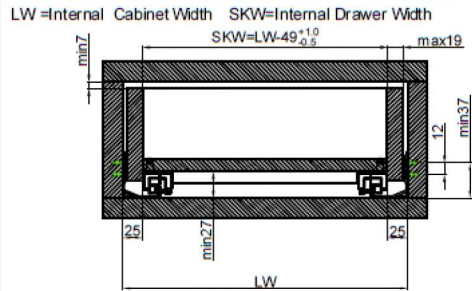

# Installation Dimensions(mm)

Installation for drawer with max 16mm thick drawer side

Installation for drawer with max 19mm thick drawer side

## Installation Dimensions(mm)

NL	LTmin	LTmax
9"	275	/
12"	343	373
15"	416	436
18"	494	514
21"	568	588

## Drawer Dimensions(mm)

SKL = Drawer length

LT = Inside cabinet length (min.)