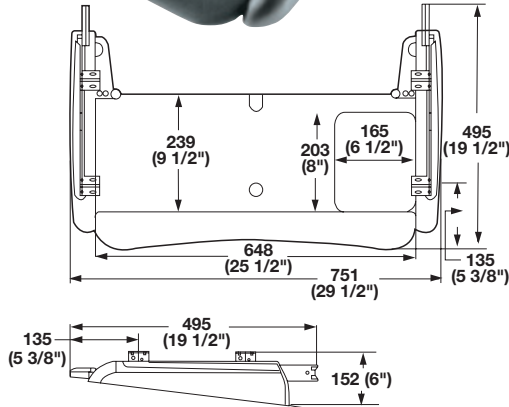

Accuride Keyboard Drawers

- For occasional users, home office, education, learning and training centers or heavy-use typing/data entry
- Sleek curvilinear look
- Slides are fully concealed, no rough or exposed edges
- Removable palm rest allows unit to accommodate virtually any size keyboard
- Extra wide tray design provides ample mousing surface
- Built-in cable management
- Removable mouse pad for right or left handed mousing
- Heavy duty adjustable brackets with 7 height adjustments
- Brackets can mount facing in or out

5

Standard Keyboard System - Model 200

- 3/4 extension slides
 - Tray tilt, fixed at -7°
 - Detent in the open and closed position
- Weight capacity: 75 lbs.

Material: Steel, Foam, ABS Molded Plastic

Color	Item No.
black	632.52.300

Note

Keyboard and mouse not included.

Deluxe Keyboard System - Model 300

- Full extension slides
 - Tray tilt, adjusts at -7°, -3.5° and flat (0°)
 - Intermediate detent in open and closed position
 - Rear storage compartments
- Weight capacity: 100 lbs.

Material: Steel, Foam, ABS Molded Plastic

Color	Item No.
black	632.52.310

Note

Keyboard and mouse not included.

Dimensions in mm
 Inches are approximate