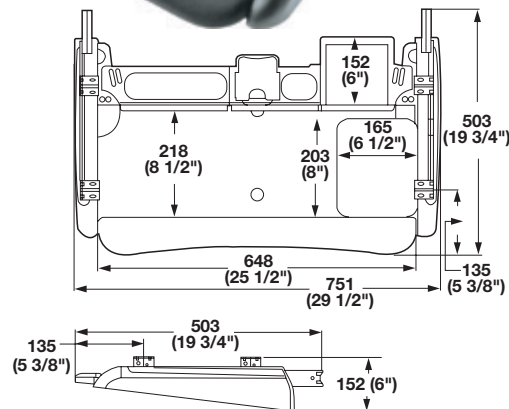

Accuride Keyboard Drawers

- For occasional users, home office, education, learning and training centers or heavy-use typing/data entry
- Sleek curvilinear look
- Slides are fully concealed, no rough or exposed edges
- Removable palm rest allows unit to accommodate virtually any size keyboard
- Extra wide tray design provides ample mousing surface
- Built-in cable management
- Removable mouse pad for right or left handed mousing
- Heavy duty adjustable brackets with 7 height adjustments
- Brackets can mount facing in or out

5

Standard Keyboard System - Model 200

- 3/4 extension slides
 - Tray tilt, fixed at -7°
 - Detent in the open and closed position
- Weight capacity: 75 lbs.

Material: Steel, Foam, ABS Molded Plastic

Color	Item No.
black	632.52.300

Note

Keyboard and mouse not included.

Deluxe Keyboard System - Model 300

- Full extension slides
 - Tray tilt, adjusts at -7°, -3.5° and flat (0°)
 - Intermediate detent in open and closed position
 - Rear storage compartments
- Weight capacity: 100 lbs.

Material: Steel, Foam, ABS Molded Plastic

Color	Item No.
black	632.52.310

Note

Keyboard and mouse not included.

Dimensions in mm
 Inches are approximate