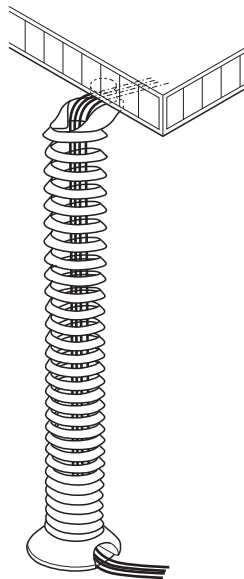

**Spiral Wire Guides**

5

**Cable Guide, spiral design**

- Flexible, for use with different table heights, especially height adjustable tables
- With weighted base
- Screw mounts under table
- Max. table height: 1200 mm (47")

Material: Plastic

Color	Item No.
black	631.20.310
silver colored	631.20.910
white	631.20.710

Dimensional data not binding. We reserve the right to alter specifications without notice.

Dimensions in mm  
 Inches are approximate