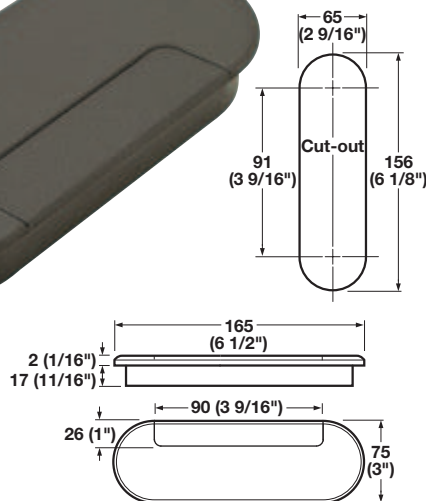

Grommets

Cable Set, two-piece, round

- With break-away tab cover cap
- For press-fitting or gluing into Ø47 mm (1 7/8") holes

Material: Plastic

Color	Item No.
almond	429.93.019
brown	429.93.117
black	429.93.313

5

Cable Set, two-piece, round

- With spring closure
- For press-fitting or gluing

Material: Plastic

Color	Ø50 (2")	Ø60 (2 3/8")	Ø80 (3 1/8")
white	429.99.735	429.99.726	429.99.744
light gray	429.99.539	429.99.520	429.99.548
beige	429.99.431	429.99.422	429.99.440
almond	429.99.039	429.99.020	429.99.048
brown	429.99.137	429.99.128	429.99.146
black	429.99.333	429.99.324	429.99.342
chrome matt	429.97.222	429.97.231	429.97.240
brass matt	429.97.526	429.97.535	-

Cable Set, two-piece, round

- With break-away tab cover cap
- For press-fitting or gluing into Ø60 mm (2 3/8") holes

Material: Plastic

Color	Item No.
almond	429.93.028
brown	429.93.126
black	429.93.322

Oval Grommet, two-piece

- With break-away tab cover cap
- For press-fitting or gluing

Material: Plastic

Color	Item No.
black	429.87.306
white	429.87.700

Dimensions in mm
Inches are approximate