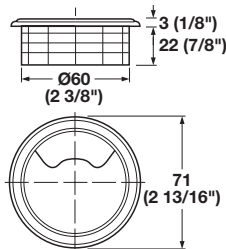

Grommets

Cable Set, two-piece, round

- With break-away tab cover cap
- For press-fitting or gluing into Ø47 mm (1 7/8") holes

Material: Plastic

Color	Item No.
almond	429.93.019
brown	429.93.117
black	429.93.313

5

Cable Set, two-piece, round

- With spring closure
- For press-fitting or gluing

Material: Plastic

Color	Ø50 (2")	Ø60 (2 3/8")	Ø80 (3 1/8")
white	429.99.735	429.99.726	429.99.744
light gray	429.99.539	429.99.520	429.99.548
beige	429.99.431	429.99.422	429.99.440
almond	429.99.039	429.99.020	429.99.048
brown	429.99.137	429.99.128	429.99.146
black	429.99.333	429.99.324	429.99.342
chrome matt	429.97.222	429.97.231	429.97.240
brass matt	429.97.526	429.97.535	-

Cable Set, two-piece, round

- With break-away tab cover cap
- For press-fitting or gluing into Ø60 mm (2 3/8") holes

Material: Plastic

Color	Item No.
almond	429.93.028
brown	429.93.126
black	429.93.322

Oval Grommet, two-piece

- With break-away tab cover cap
- For press-fitting or gluing

Material: Plastic

Color	Item No.
black	429.87.306
white	429.87.700

Dimensions in mm
Inches are approximate