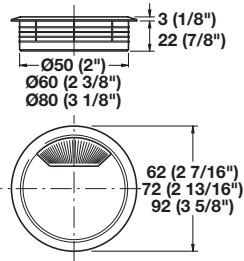

Grommets

Cable Set, two-piece, round

- With break-away tab cover cap
- For press-fitting or gluing into Ø47 mm (1 7/8") holes

Material: Plastic

Color	Item No.
almond	429.93.019
brown	429.93.117
black	429.93.313

5

Cable Set, two-piece, round

- With spring closure
- For press-fitting or gluing

Material: Plastic

Color	Ø50 (2")	Ø60 (2 3/8")	Ø80 (3 1/8")
white	429.99.735	429.99.726	429.99.744
light gray	429.99.539	429.99.520	429.99.548
beige	429.99.431	429.99.422	429.99.440
almond	429.99.039	429.99.020	429.99.048
brown	429.99.137	429.99.128	429.99.146
black	429.99.333	429.99.324	429.99.342
chrome matt	429.97.222	429.97.231	429.97.240
brass matt	429.97.526	429.97.535	-

Cable Set, two-piece, round

- With break-away tab cover cap
- For press-fitting or gluing into Ø60 mm (2 3/8") holes

Material: Plastic

Color	Item No.
almond	429.93.028
brown	429.93.126
black	429.93.322

Oval Grommet, two-piece

- With break-away tab cover cap
- For press-fitting or gluing

Material: Plastic

Color	Item No.
black	429.87.306
white	429.87.700

Dimensions in mm
Inches are approximate