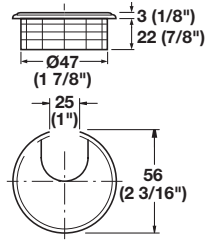

Grommets

Cable Set, two-piece, round

- With break-away tab cover cap
- For press-fitting or gluing into Ø47 mm (1 7/8") holes

Material: Plastic

Color	Item No.
almond	429.93.019
brown	429.93.117
black	429.93.313

5

Cable Set, two-piece, round

- With spring closure
- For press-fitting or gluing

Material: Plastic

Color	Ø50 (2")	Ø60 (2 3/8")	Ø80 (3 1/8")
white	429.99.735	429.99.726	429.99.744
light gray	429.99.539	429.99.520	429.99.548
beige	429.99.431	429.99.422	429.99.440
almond	429.99.039	429.99.020	429.99.048
brown	429.99.137	429.99.128	429.99.146
black	429.99.333	429.99.324	429.99.342
chrome matt	429.97.222	429.97.231	429.97.240
brass matt	429.97.526	429.97.535	-

Cable Set, two-piece, round

- With break-away tab cover cap
- For press-fitting or gluing into Ø60 mm (2 3/8") holes

Material: Plastic

Color	Item No.
almond	429.93.028
brown	429.93.126
black	429.93.322

Oval Grommet, two-piece

- With break-away tab cover cap
- For press-fitting or gluing

Material: Plastic

Color	Item No.
black	429.87.306
white	429.87.700

Dimensions in mm
Inches are approximate