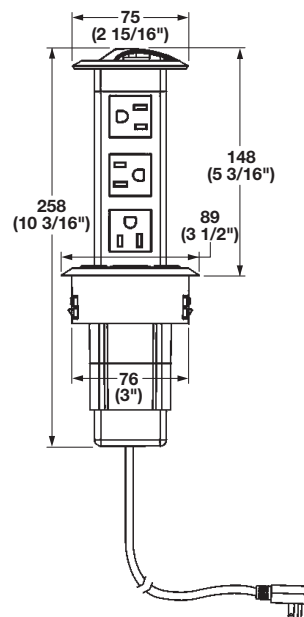

5

Pop-Up Power Station

- 2 - AC receptacles, 120V / 60Hz
- 2 - USB 2.1A charging ports
- Ø76 mm (3") hole for installation
- Requires 305 mm (12") space under work surface

Material: Plastic

Color	Item No.
black	822.99.340

Supplied With

6' Power cord

Note

USB ports charge through the unit's power cord.

Pop-Up Power Station

- 3 outlets
- AC 125V 12A Max.
- Ø76 mm (3") hole for installation
- Requires 305 mm (12") space under work surface

Material: Plastic

Color	Item No.
black	822.99.320

Supplied With

6' Power cord

Dimensions in mm
Inches are approximate