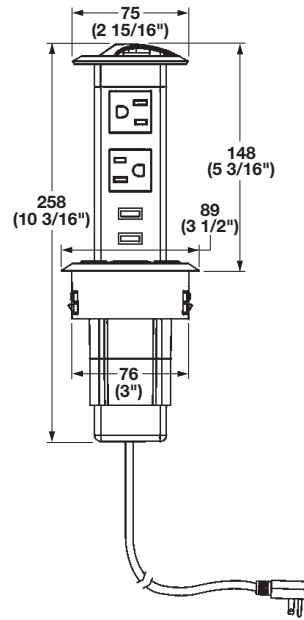

5

Pop-Up Power Station

- 2 - AC receptacles, 120V / 60Hz
- 2 - USB 2.1A charging ports
- Ø76 mm (3") hole for installation
- Requires 305 mm (12") space under work surface

Material: Plastic

Color	Item No.
black	822.99.340

Supplied With

6' Power cord

Note

USB ports charge through the unit's power cord.

Pop-Up Power Station

- 3 outlets
- AC 125V 12A Max.
- Ø76 mm (3") hole for installation
- Requires 305 mm (12") space under work surface

Material: Plastic

Color	Item No.
black	822.99.320

Supplied With

6' Power cord

Dimensions in mm
Inches are approximate