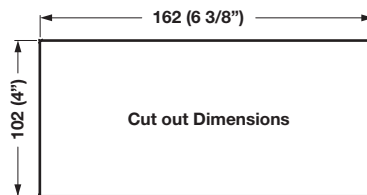

- For home/small office, hotel furniture or cabinets
- Suitable for commercial applications
- A convenient power and/or communications terminal
- Flexible configurations to meet your needs
- Easily closes and hidden when not in use
- Simply press on the lid and the Dock-700 smoothly opens
- Great for charging iPhones, smart phones, iPads, tablets, digital cameras and other USB chargeable devices
- With 10 ft. power cord
- Requires approx. 102 mm (4") of space under worksurface

Hide-A-Dock With 1 Outlet, 2 USB Ports

- 1 grounded AC outlet, 125V 12A rating
- 5V DC 4.2 A USB charger with 2 ports

Material: Housing: Aluminum

Color	Item No.
black	822.09.330
silver	822.09.930

Supplied With
10' Power cord

Dimensional data not binding. We reserve the right to alter specifications without notice.

Dimensions in mm
Inches are approximate