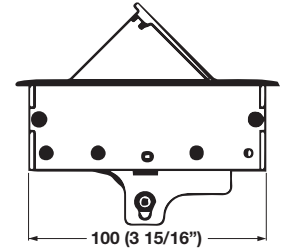

- For home/small office, hotel furniture or cabinets
- Suitable for commercial applications
- A convenient power and/or communications terminal
- Flexible configurations to meet your needs
- Easily closes and hidden when not in use
- Simply press on the lid and the Dock-700 smoothly opens
- Great for charging iPhones, smart phones, iPads, tablets, digital cameras and other USB chargeable devices
- With 10 ft. power cord
- Requires approx. 102 mm (4") of space under worksurface

Hide-A-Dock With 1 Outlet, 2 USB Ports

- 1 grounded AC outlet, 125V 12A rating
- 5V DC 4.2 A USB charger with 2 ports

Material: Housing: Aluminum

Color	Item No.
black	822.09.330
silver	822.09.930

Supplied With
10' Power cord

Hide-A-Dock With 2 Outlets, 2 USB Ports

- 2 grounded AC outlets, 125V 12A rating
- 5V DC 4.2A USB charger with 2 ports

Material: Housing: Aluminum

Color	Item No.
black	822.09.331
silver	822.09.931

Supplied With
10' Power cord

Dimensional data not binding. We reserve the right to alter specifications without notice.

Dimensions in mm
Inches are approximate