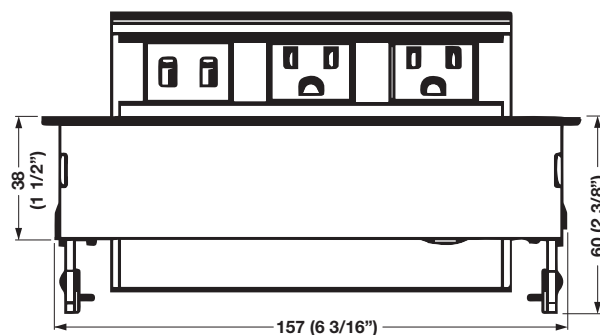

- For home/small office, hotel furniture or cabinets
- Suitable for commercial applications
- A convenient power and/or communications terminal
- Flexible configurations to meet your needs
- Easily closes and hidden when not in use
- Simply press on the lid and the Dock-700 smoothly opens
- Great for charging iPhones, smart phones, iPads, tablets, digital cameras and other USB chargeable devices
- With 10 ft. power cord
- Requires approx. 102 mm (4") of space under worksurface

Hide-A-Dock With 1 Outlet, 2 USB Ports

- 1 grounded AC outlet, 125V 12A rating
- 5V DC 4.2 A USB charger with 2 ports

Material: Housing: Aluminum

Color	Item No.
black	822.09.330
silver	822.09.930

Supplied With
10' Power cord

Hide-A-Dock With 2 Outlets, 2 USB Ports

- 2 grounded AC outlets, 125V 12A rating
- 5V DC 4.2A USB charger with 2 ports

Material: Housing: Aluminum

Color	Item No.
black	822.09.331
silver	822.09.931

Supplied With
10' Power cord

Dimensional data not binding. We reserve the right to alter specifications without notice.

Dimensions in mm
Inches are approximate