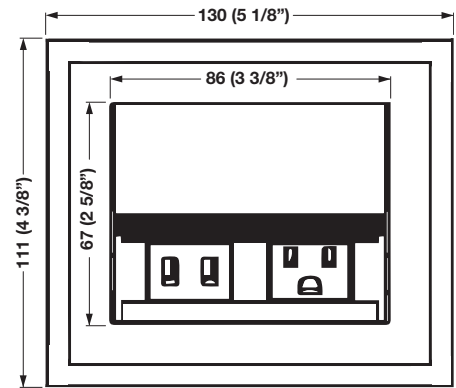

- For home/small office, hotel furniture or cabinets
- Suitable for commercial applications
- A convenient power and/or communications terminal
- Flexible configurations to meet your needs
- Easily closes and hidden when not in use
- Simply press on the lid and the Dock-700 smoothly opens
- Great for charging iPhones, smart phones, iPads, tablets, digital cameras and other USB chargeable devices
- With 10 ft. power cord
- Requires approx. 102 mm (4") of space under worksurface

Hide-A-Dock With 1 Outlet, 2 USB Ports

- 1 grounded AC outlet, 125V 12A rating
- 5V DC 4.2 A USB charger with 2 ports

Material: Housing: Aluminum

Color	Item No.
black	822.09.330
silver	822.09.930

Supplied With
10' Power cord

Hide-A-Dock With 2 Outlets, 2 USB Ports

- 2 grounded AC outlets, 125V 12A rating
- 5V DC 4.2A USB charger with 2 ports

Material: Housing: Aluminum

Color	Item No.
black	822.09.331
silver	822.09.931

Supplied With
10' Power cord

Dimensional data not binding. We reserve the right to alter specifications without notice.

Dimensions in mm
Inches are approximate