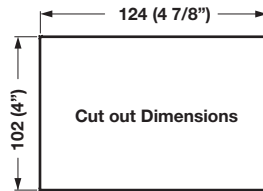

- For home/small office, hotel furniture or cabinets
- Suitable for commercial applications
- A convenient power and/or communications terminal
- Flexible configurations to meet your needs
- Easily closes and hidden when not in use
- Simply press on the lid and the Dock-700 smoothly opens
- Great for charging iPhones, smart phones, iPads, tablets, digital cameras and other USB chargeable devices
- With 10 ft. power cord
- Requires approx. 102 mm (4") of space under worksurface

Hide-A-Dock With 1 Outlet, 2 USB Ports

- 1 grounded AC outlet, 125V 12A rating
- 5V DC 4.2 A USB charger with 2 ports

Material: Housing: Aluminum

Color	Item No.
black	822.09.330
silver	822.09.930

Supplied With
10' Power cord

Hide-A-Dock With 2 Outlets, 2 USB Ports

- 2 grounded AC outlets, 125V 12A rating
- 5V DC 4.2A USB charger with 2 ports

Material: Housing: Aluminum

Color	Item No.
black	822.09.331
silver	822.09.931

Supplied With
10' Power cord

Dimensional data not binding. We reserve the right to alter specifications without notice.

Dimensions in mm
Inches are approximate