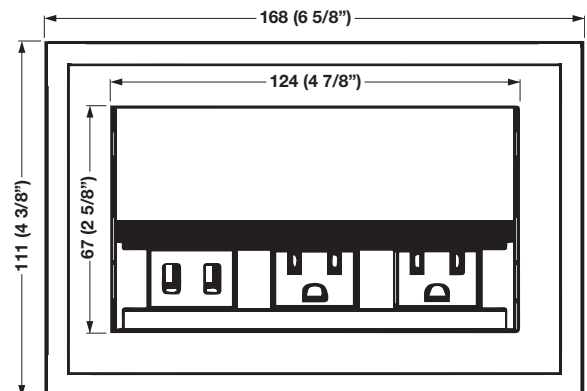

Hide-A-Dock With 1 Outlet, 2 USB Ports

- 1 grounded AC outlet, 125V 12A rating
- 5V DC 4.2 A USB charger with 2 ports

Material: Housing: Aluminum

Color	Item No.
black	822.09.330
silver	822.09.930

Supplied With
10' Power cord

Hide-A-Dock With 2 Outlets, 2 USB Ports

- 2 grounded AC outlets, 125V 12A rating
- 5V DC 4.2A USB charger with 2 ports

Material: Housing: Aluminum

Color	Item No.
black	822.09.331
silver	822.09.931

Supplied With
10' Power cord

Dimensional data not binding. We reserve the right to alter specifications without notice.

Dimensions in mm
Inches are approximate