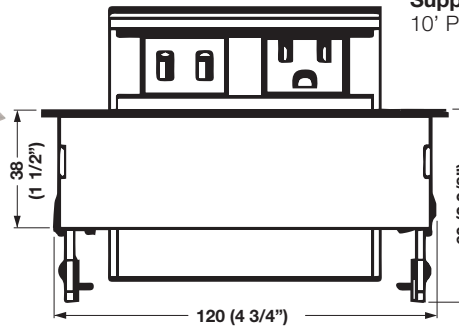

- For home/small office, hotel furniture or cabinets
- Suitable for commercial applications
- A convenient power and/or communications terminal
- Flexible configurations to meet your needs
- Easily closes and hidden when not in use
- Simply press on the lid and the Dock-700 smoothly opens
- Great for charging iPhones, smart phones, iPads, tablets, digital cameras and other USB chargeable devices
- With 10 ft. power cord
- Requires approx. 102 mm (4") of space under worksurface

Hide-A-Dock With 1 Outlet, 2 USB Ports

- 1 grounded AC outlet, 125V 12A rating
- 5V DC 4.2 A USB charger with 2 ports

Material: Housing: Aluminum

Color	Item No.
black	822.09.330
silver	822.09.930

Supplied With
10' Power cord

Hide-A-Dock With 2 Outlets, 2 USB Ports

- 2 grounded AC outlets, 125V 12A rating
- 5V DC 4.2A USB charger with 2 ports

Material: Housing: Aluminum

Color	Item No.
black	822.09.331
silver	822.09.931

Supplied With
10' Power cord

Dimensional data not binding. We reserve the right to alter specifications without notice.

Dimensions in mm
Inches are approximate