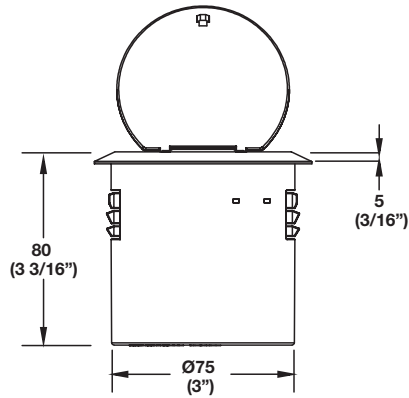

Top view of closed docking stations

Docking Station 250

- Touch release spring-loaded lid
- 1 AC outlet, 125V 10A rating
- 1 USB charging port 2.1A
- Ø76 mm (3") hole required for installation

Material: Plastic

Color	Item No.
black	822.99.330

Supplied With
 10' Power cord

5

Dimensional data not binding. We reserve the right to alter specifications without notice.