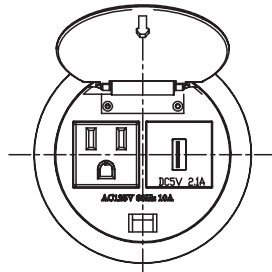

Top view of closed docking stations

Docking Station 250

- Touch release spring-loaded lid
- 1 AC outlet, 125V 10A rating
- 1 USB charging port 2.1A
- Ø76 mm (3") hole required for installation

Material: Plastic

Color	Item No.
black	822.99.330

Supplied With
 10' Power cord

5

Dimensional data not binding. We reserve the right to alter specifications without notice.