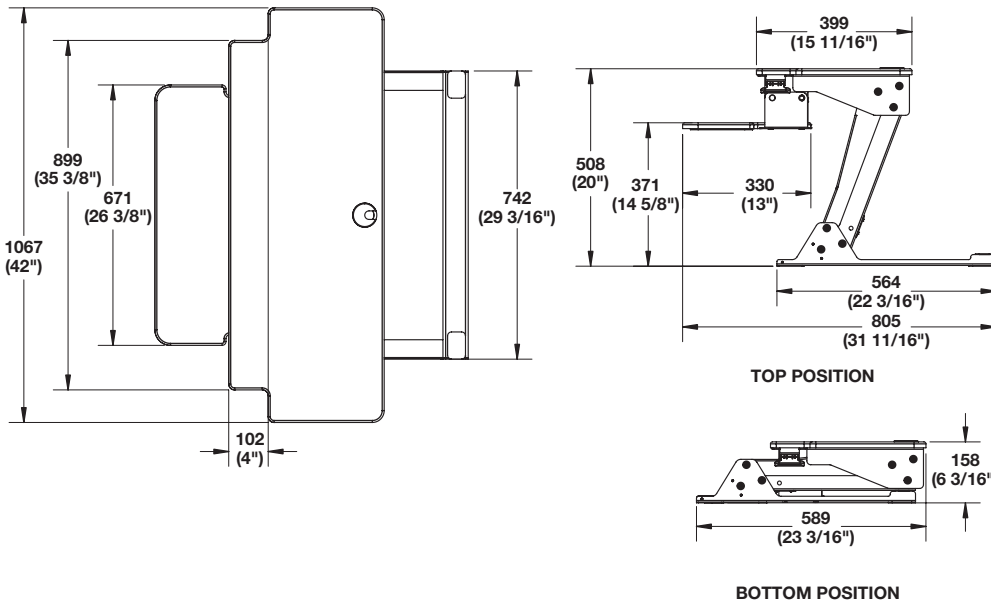

**Volante Desktop Sit to Stand Workstation**

- Ships fully assembled for easy install
- The compact footprint easily fits onto a 24" deep desk
- Primary work surface is large enough to accommodate two x 24" monitors
- Large keyboard surface easily holds a keyboard and mouse
- At full elevation primary work surface is positioned 20" above desk
- Supports 35 lbs. of technology
- The keyboard surface can be adjusted through 20° (-10+10)
- Weighs less than 40 lbs. is light enough for one person installation
- Side mounted paddles controlling gas assist height adjustment
- Keyboard surface adjusts with the primary surface

5

Material: Frame: Steel; Work Surfaces: Phenolic

Color	Item No.
black	633.44.000

Dimensional data not binding. We reserve the right to alter specifications without notice.

Dimensions in mm  
 Inches are approximate