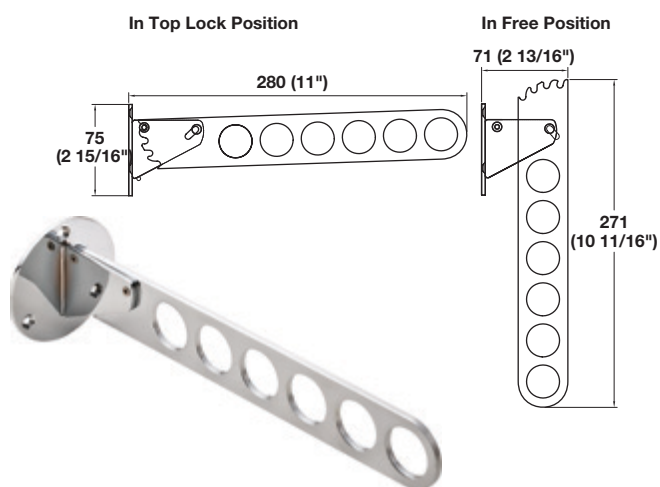

Rails and Valet

4

Wardrobe Rail

- Mounts under the cabinet top
 - Retractable
- Weight capacity: 10 kg (22 lbs.)

Material: Track: Steel, epoxy-coated; Color: almond
 Rail: Steel; Finish: nickel-plated

Length	Item No.
290 (11 5/8")	805.12.303
340 (13 1/2")	805.12.358
390 (15 1/2")	805.12.401
440 (17 1/2")	805.12.456

Wardrobe Rail

- With plastic runner
- Mounts under the cabinet top
- Retractable

Material: Steel; Finish: nickel-plated

Length	Weight capacity	Item No.
260 (10 1/4")	8 kg (17 1/2 lbs.)	805.01.752
310 (12 1/4")	6 kg (13 lbs.)	805.01.761

Laundry Valet

- For hanging clothing on clothes hangers
 - Four angled positions for the arm
- Weight capacity: 10 kg (22 lbs.)
 L x H: 280 x 271 mm (11" x 10 11/16")

Material: Steel

Finish	Item No.
polished chrome	805.43.250