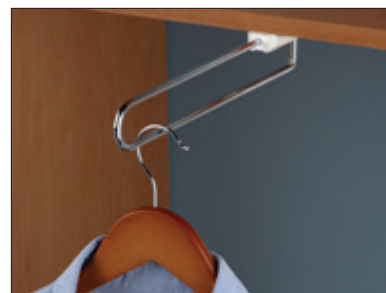

Rails and Valet

4

Wardrobe Rail

- Mounts under the cabinet top
 - Retractable
- Weight capacity: 10 kg (22 lbs.)

Material: Track: Steel, epoxy-coated; Color: almond
 Rail: Steel; Finish: nickel-plated

Length	Item No.
290 (11 5/8")	805.12.303
340 (13 1/2")	805.12.358
390 (15 1/2")	805.12.401
440 (17 1/2")	805.12.456

Wardrobe Rail

- With plastic runner
- Mounts under the cabinet top
- Retractable

Material: Steel; Finish: nickel-plated

Length	Weight capacity	Item No.
260 (10 1/4")	8 kg (17 1/2 lbs.)	805.01.752
310 (12 1/4")	6 kg (13 lbs.)	805.01.761

Laundry Valet

- For hanging clothing on clothes hangers
 - Four angled positions for the arm
- Weight capacity: 10 kg (22 lbs.)
 L x H: 280 x 271 mm (11" x 10 11/16")

Material: Steel

Finish	Item No.
polished chrome	805.43.250