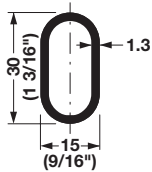

**Tubes and Supports**

4

**Oval Wardrobe Tube with Supports**

Material: Steel; Finish: chrome-plated

Length	Item No.
451 (17 3/4")	801.13.245
603 (23 3/4")	801.13.246
756 (29 3/4")	801.13.247
908 (35 3/4")	801.13.248
1217 (47 15/16")	801.13.244

**Supplied With**

Tube  
 Supports

**Oval Wardrobe Tube with Supports**

Material: Aluminum

Length	Matt Aluminum	Matt Nickel	Dark Oil-Rubbed Bronze
451 (17 3/4")	801.13.385	801.13.685	801.13.185
603 (23 3/4")	801.13.386	801.13.686	801.13.186
756 (29 3/4")	801.13.387	801.13.687	801.13.187
908 (35 3/4")	801.13.388	801.13.688	801.13.188
1217 (47 15/16")	801.13.384	801.13.684	801.13.184