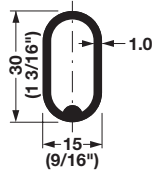

**Tubes and Supports**

4

**Oval Wardrobe Tube with Supports**

Material: Steel; Finish: chrome-plated

Length	Item No.
451 (17 3/4")	801.13.245
603 (23 3/4")	801.13.246
756 (29 3/4")	801.13.247
908 (35 3/4")	801.13.248
1217 (47 15/16")	801.13.244

**Supplied With**

Tube  
 Supports

**Oval Wardrobe Tube with Supports**

Material: Aluminum

Length	Matt Aluminum	Matt Nickel	Dark Oil-Rubbed Bronze
451 (17 3/4")	801.13.385	801.13.685	801.13.185
603 (23 3/4")	801.13.386	801.13.686	801.13.186
756 (29 3/4")	801.13.387	801.13.687	801.13.187
908 (35 3/4")	801.13.388	801.13.688	801.13.188
1217 (47 15/16")	801.13.384	801.13.684	801.13.184