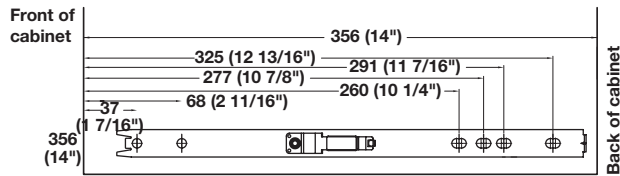

**Pull-out Wine and Spice Trays**

- Ideal for storing wine and spices
- Full extension slides allow for easy access to bottles and spices
- Height: 60 mm (2 3/8")
- For 356 mm (14") deep cabinets

4

**Wine Tray**

Material: Steel

Storage	For interior cabinet width	Chrome	Oil-rubbed Bronze
4 wine bottles	457 mm (18")	540.50.214	540.50.114
6 wine bottles	610 mm (24")	540.50.217	540.50.117

**Supplied With**

Full extension slides

**Spice Tray**

- Spices are angled for clear visibility

Material: Steel

Storage	For interior cabinet width	Chrome	Oil-rubbed Bronze
16 spices	457 mm (18")	540.50.204	540.50.104
22 spices	610 mm (24")	540.50.207	540.50.107