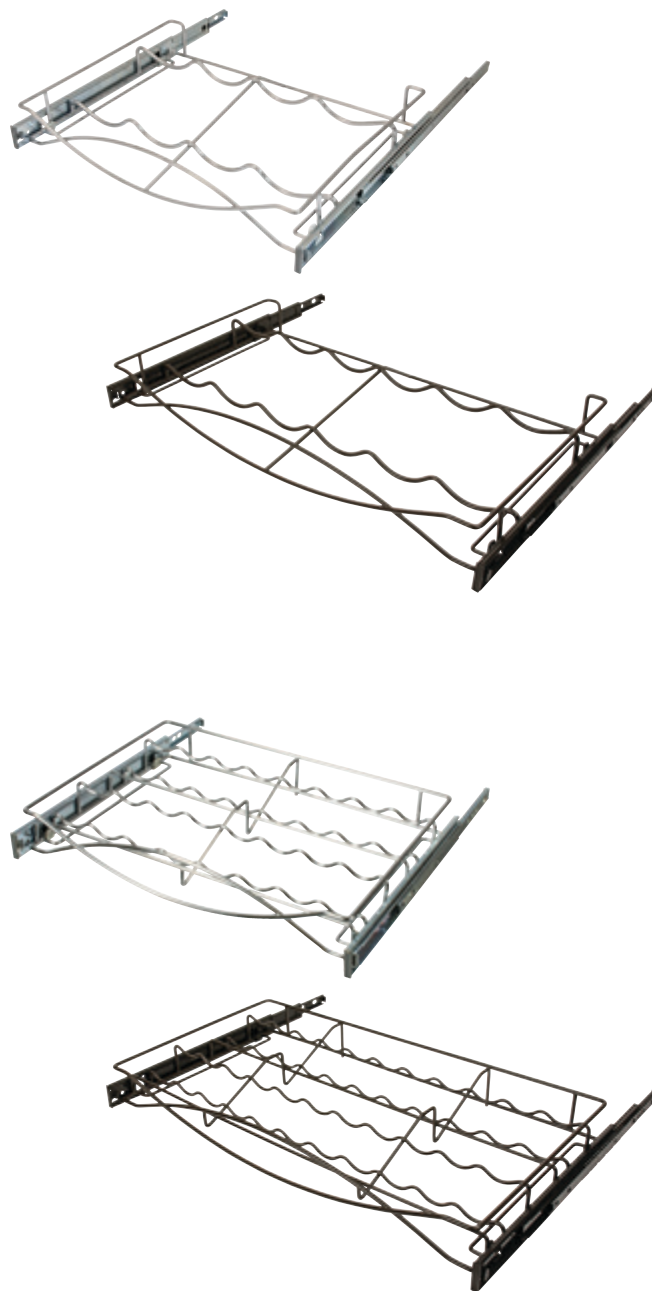

**Pull-out Wine and Spice Trays**

- Ideal for storing wine and spices
- Full extension slides allow for easy access to bottles and spices
- Height: 60 mm (2 3/8")
- For 356 mm (14") deep cabinets

4

**Wine Tray**

Material: Steel

Storage	For interior cabinet width	Chrome	Oil-rubbed Bronze
4 wine bottles	457 mm (18")	540.50.214	540.50.114
6 wine bottles	610 mm (24")	540.50.217	540.50.117

**Supplied With**

Full extension slides

**Spice Tray**

- Spices are angled for clear visibility

Material: Steel

Storage	For interior cabinet width	Chrome	Oil-rubbed Bronze
16 spices	457 mm (18")	540.50.204	540.50.104
22 spices	610 mm (24")	540.50.207	540.50.107