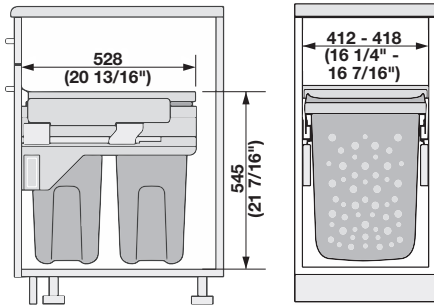

**Hailo Laundry Hamper**

- Sidewall mounted with over extension soft close slides
  - Supplied with a steel lid that can be used for storage or to contain odors
- Weight capacity: 100 lbs.

*soft&silent)))*

4

**Laundry Hamper 45**

- For 457 mm (18") wide base cabinets
- Capacity: 2 x 35 qts. (70 qts.)  
 W x H x D: 412-418 x 545 x 528 mm  
 (16 1/4"-16 7/16" x 21 7/16" x 20 13/16")

Material: Steel; Finish: white; Hampers: Plastic; Color: white/light blue

Item No.
502.72.722

**Supplied With**

- 2 Hampers
- Built-in Lid

**Laundry Hamper 45 - Short**

- For 457 mm (18") wide base cabinets
- Capacity: Hamper - 35 qts.  
 Bin - 12 qts.  
 W x H x D: 418 x 545 x 447.5 mm  
 (16 7/16" x 21 7/16" x 17 5/8")

Material: Steel; Finish: white; Hampers: Plastic; Color: white/light blue

Item No.
502.72.701

**Supplied With**

- 1 Laundry Hamper - blue
- 1 12 quart bin - white
- Built-in Lid

**Laundry Hamper 60**

- For 610 mm (24") wide base cabinets
- W x H x D: 562-568 x 545 x 448 mm  
 (22 1/8"-22 3/8" x 21 7/16" x 17 5/8")  
 Capacity: 2 x 35 qts. (70 qts.)