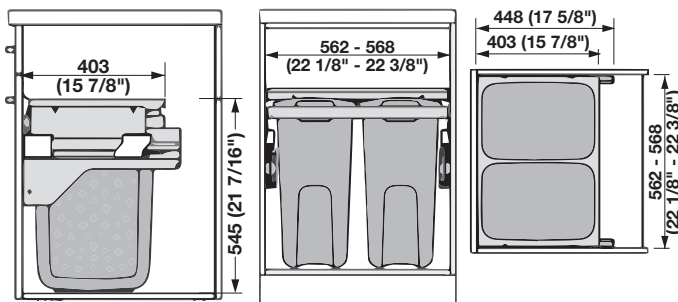

**Hailo Laundry Hamper**

- Sidewall mounted with over extension soft close slides
  - Supplied with a steel lid that can be used for storage or to contain odors
- Weight capacity: 100 lbs.

*soft&silent)))*

4

**Laundry Hamper 45**

- For 457 mm (18") wide base cabinets
- Capacity: 2 x 35 qts. (70 qts.)  
 W x H x D: 412-418 x 545 x 528 mm  
 (16 1/4"-16 7/16" x 21 7/16" x 20 13/16")

Material: Steel; Finish: white; Hampers: Plastic; Color: white/light blue

Item No.
502.72.722

**Supplied With**

- 2 Hampers
- Built-in Lid

**Laundry Hamper 45 - Short**

- For 457 mm (18") wide base cabinets
- Capacity: Hamper - 35 qts.  
 Bin - 12 qts.  
 W x H x D: 418 x 545 x 447.5 mm  
 (16 7/16" x 21 7/16" x 17 5/8")

Material: Steel; Finish: white; Hampers: Plastic; Color: white/light blue

Item No.
502.72.701

**Supplied With**

- 1 Laundry Hamper - blue
- 1 12 quart bin - white
- Built-in Lid

**Laundry Hamper 60**

- For 610 mm (24") wide base cabinets
- W x H x D: 562-568 x 545 x 448 mm  
 (22 1/8"-22 3/8" x 21 7/16" x 17 5/8")  
 Capacity: 2 x 35 qts. (70 qts.)