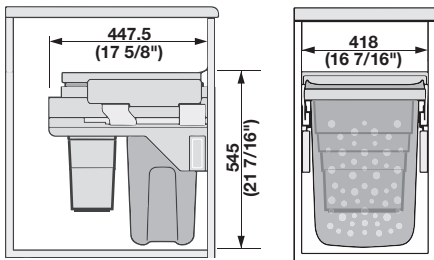

**Hailo Laundry Hamper**

- Sidewall mounted with over extension soft close slides
  - Supplied with a steel lid that can be used for storage or to contain odors
- Weight capacity: 100 lbs.

*soft&silent)))*

4

**Laundry Hamper 45**

- For 457 mm (18") wide base cabinets
- Capacity: 2 x 35 qts. (70 qts.)  
 W x H x D: 412-418 x 545 x 528 mm  
 (16 1/4"-16 7/16" x 21 7/16" x 20 13/16")

Material: Steel; Finish: white; Hampers: Plastic; Color: white/light blue

Item No.
502.72.722

**Supplied With**

- 2 Hampers
- Built-in Lid

**Laundry Hamper 45 - Short**

- For 457 mm (18") wide base cabinets
- Capacity: Hamper - 35 qts.  
 Bin - 12 qts.  
 W x H x D: 418 x 545 x 447.5 mm  
 (16 7/16" x 21 7/16" x 17 5/8")

Material: Steel; Finish: white; Hampers: Plastic; Color: white/light blue

Item No.
502.72.701

**Supplied With**

- 1 Laundry Hamper - blue
- 1 12 quart bin - white
- Built-in Lid

**Laundry Hamper 60**

- For 610 mm (24") wide base cabinets
- W x H x D: 562-568 x 545 x 448 mm  
 (22 1/8"-22 3/8" x 21 7/16" x 17 5/8")  
 Capacity: 2 x 35 qts. (70 qts.)