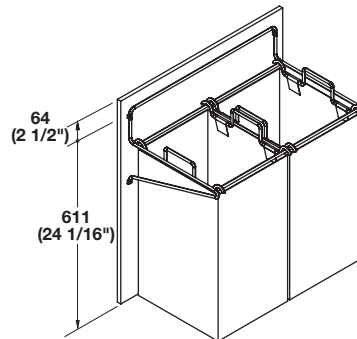

TAG Synergy

Note
 Handles are above the bags, which allow the bags to be easily removed.

Hamper

- Pull-out, with full extension slides and removable bags
 D x H: 355 x 546 mm (14" x 21 1/2"); height is from the top of the handle to the bottom of the bag

Material: Aluminum, anodized; Bag: Nylon; Color: black

Width	Bags	Polished Chrome	Matt Aluminum	Matt Nickel	Dark Oil-Rubbed Bronze
457 (18")	1 large bag	807.52.231	807.52.931	807.52.631	807.52.131
610 (24")	2 small bags	807.52.233	807.52.933	807.52.633	807.52.133
762 (30")	1 large & 1 small bag	807.52.235	807.52.935	807.52.635	807.52.135

Supplied With

Frame
 Bag/Bags

- Frame attaches to the back of a tilt-out door.
- Flap Stay Kit sold separately, see page 4.74

Tilt-out Hamper

- Screw-mounts to back of door, with removable bags
 D x H: 345 x 600 mm (13 9/16" x 23 5/8"); height is from the top of the frame to the bottom of the bag

Material: Frame: Steel, epoxy-coated; Color: black
 Bag: Nylon; Color: black

Width	Bags	Item No.
412 (16 1/4")	1 large bag	547.43.301
565 (22 1/4")	2 small bags	547.43.303
714 (28 1/8")	1 large & 1 small bag	547.43.305