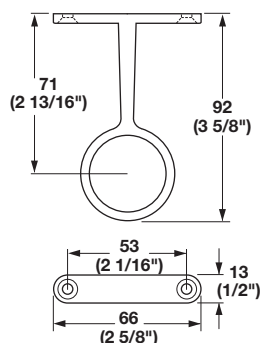

TAG Synergy

4

Wardrobe Tube

- Round
- Øx L: 33 x 2438 mm (1 5/16" x 8')

Material: Aluminum, anodized

Finish	Item No.
polished chrome	801.42.200
matt aluminum	801.42.900
matt nickel	801.42.600
dark oil-rubbed bronze	801.42.100

Material: Aluminum, powder-coated

Color	Item No.
white	801.42.710

Supplied With

12 pcs.

Wardrobe Tube Support

- With two pins for 5 mm holes
- 32 mm (1 1/4") spacing with an additional screw hole for side panel mounting

Supplied With

- 1 Half closed support
- 1 Fully closed support

Wardrobe Tube Center Support

- Surface mount
- For Ø33 mm (1 5/16") tube

Material: Zinc die-cast

Finish	Item No.
polished chrome	802.06.267
matt aluminum	802.06.367
matt nickel	802.06.667
dark oil-rubbed bronze	802.06.167

Supplied With

Screws

Dimensional data not binding. We reserve the right to alter specifications without notice.

Flat head screws

pages 11.132-11.133, 11.135

Dimensions in mm
 Inches are approximate