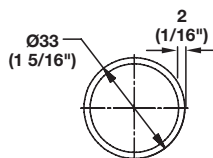

TAG Synergy

4

Wardrobe Tube

- Round
- Øx L: 33 x 2438 mm (1 5/16" x 8')

Material: Aluminum, anodized

Finish	Item No.
polished chrome	801.42.200
matt aluminum	801.42.900
matt nickel	801.42.600
dark oil-rubbed bronze	801.42.100

Material: Aluminum, powder-coated

Color	Item No.
white	801.42.710

Supplied With

12 pcs.

Wardrobe Tube Support

- With two pins for 5 mm holes
- 32 mm (1 1/4") spacing with an additional screw hole for side panel mounting

Supplied With

Screws

Dimensional data not binding. We reserve the right to alter specifications without notice.

Flat head screws

pages 11.132-11.133, 11.135

Dimensions in mm
 Inches are approximate