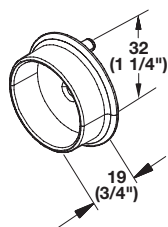

TAG Synergy

4

Wardrobe Tube

- Round
- Øx L: 33 x 2438 mm (1 5/16" x 8')

Material: Aluminum, anodized

Finish	Item No.
polished chrome	801.42.200
matt aluminum	801.42.900
matt nickel	801.42.600
dark oil-rubbed bronze	801.42.100

Material: Aluminum, powder-coated

Color	Item No.
white	801.42.710

Supplied With

12 pcs.

Wardrobe Tube Support

- With two pins for 5 mm holes
- 32 mm (1 1/4") spacing with an additional screw hole for side panel mounting

Supplied With

- 1 Half closed support
- 1 Fully closed support

Wardrobe Tube Center Support

- Surface mount
- For Ø33 mm (1 5/16") tube

Material: Zinc die-cast

Finish	Item No.
polished chrome	802.06.267
matt aluminum	802.06.367
matt nickel	802.06.667
dark oil-rubbed bronze	802.06.167

Supplied With

Screws

Dimensional data not binding. We reserve the right to alter specifications without notice.

Flat head screws

pages 11.132-11.133, 11.135

Dimensions in mm
 Inches are approximate