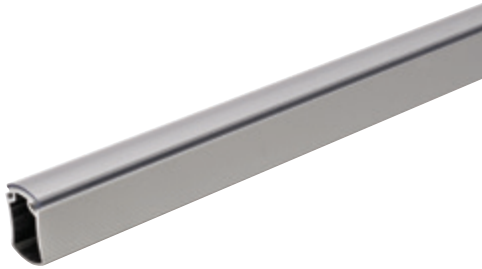

**TAG Signature Collection**

- Protective cap reduces noise and prevents scratching
- Unique design adds style to any closet
- Flexible mounting options allow the tube to be mounted to side panels or suspended from a shelf
- Finishes match Synergy Elite and Synergy accessories

**Wardrobe Tube**

D x H x L: 19 x 32 x 2438 mm (3/4" x 1 1/4" x 8')

Material: Aluminum

Finish	Item No.
polished chrome	801.78.212
matt aluminum	801.78.412
matt nickel	801.78.612
matt gold	801.78.912
dark oil-rubbed bronze	801.78.112
slate	801.78.312

**Supplied With**

18 pcs.  
 8 pcs. (matt gold only)

**Wardrobe Tube Suspended Support**

W x H: 32 x 92 mm (1 1/4" x 3 5/8")

Material: Zinc

Finish	Item No.
polished chrome	803.64.200
matt aluminum	803.64.000
matt nickel	803.64.600
matt gold	803.64.900
dark oil-rubbed bronze	803.64.100
slate	803.64.300

**Supplied With**

Mounting hardware

**Wardrobe Tube Center Suspended Support**

W x H: 32 x 92 mm (1 1/4" x 3 5/8")

Material: Zinc

Finish	Item No.
polished chrome	802.13.200
matt aluminum	802.13.000
matt nickel	802.13.600
matt gold	802.13.900
dark oil-rubbed bronze	802.13.100
slate	802.13.300