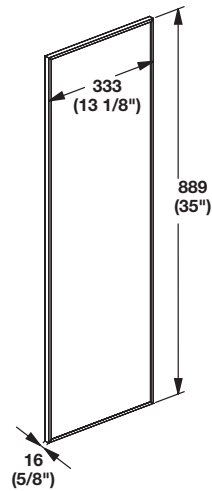

TAG Synergy Elite

- Slim, full frame mirror features a low profile design
- Perfect for unused wall space or behind a door
- Style and finish coordinate perfectly with all Synergy Elite and Synergy accessories

4

Fixed Mirror

L x W: 333 x 16 mm (13 1/8" x 5/8")

Material: Aluminum

Finish	Height	Item No.
matt aluminum	889 (35")	805.73.011
dark oil-rubbed bronze	889 (35")	805.73.111
matt gold	889 (35")	805.73.911
matt nickel	889 (35")	805.73.611
slate	889 (35")	805.73.311
matt aluminum	1203 (47 3/8")	805.72.030
dark oil-rubbed bronze	1203 (47 3/8")	805.72.130
matt gold	1203 (47 3/8")	805.72.930
matt nickel	1203 (47 3/8")	805.72.630
slate	1203 (47 3/8")	805.72.330

Supplied With

Locking and Installation Hardware

Dimensional data not binding. We reserve the right to alter specifications without notice.

Dimensions in mm
 Inches are approximate