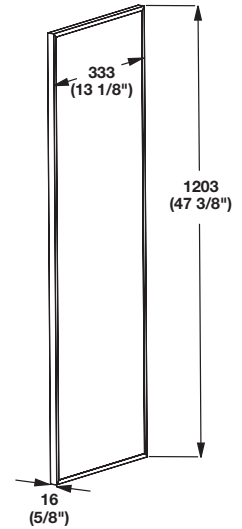

TAG Synergy Elite

- Slim, full frame mirror features a low profile design
- Perfect for unused wall space or behind a door
- Style and finish coordinate perfectly with all Synergy Elite and Synergy accessories

4

Fixed Mirror

L x W: 333 x 16 mm (13 1/8" x 5/8")

Material: Aluminum

Finish	Height	Item No.
matt aluminum	889 (35")	805.73.011
dark oil-rubbed bronze	889 (35")	805.73.111
matt gold	889 (35")	805.73.911
matt nickel	889 (35")	805.73.611
slate	889 (35")	805.73.311
matt aluminum	1203 (47 3/8")	805.72.030
dark oil-rubbed bronze	1203 (47 3/8")	805.72.130
matt gold	1203 (47 3/8")	805.72.930
matt nickel	1203 (47 3/8")	805.72.630
slate	1203 (47 3/8")	805.72.330

Supplied With

Locking and Installation Hardware

Dimensional data not binding. We reserve the right to alter specifications without notice.

Dimensions in mm
 Inches are approximate