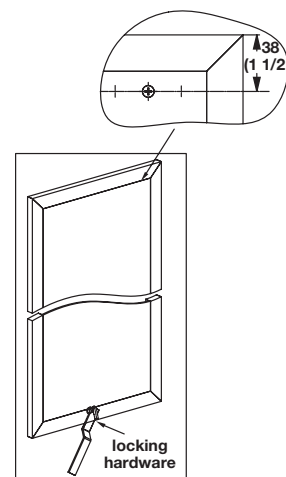

TAG Synergy Elite

- Slim, full frame mirror features a low profile design
- Perfect for unused wall space or behind a door
- Style and finish coordinate perfectly with all Synergy Elite and Synergy accessories

4

Fixed Mirror

L x W: 333 x 16 mm (13 1/8" x 5/8")

Material: Aluminum

Finish	Height	Item No.
matt aluminum	889 (35")	805.73.011
dark oil-rubbed bronze	889 (35")	805.73.111
matt gold	889 (35")	805.73.911
matt nickel	889 (35")	805.73.611
slate	889 (35")	805.73.311
matt aluminum	1203 (47 3/8")	805.72.030
dark oil-rubbed bronze	1203 (47 3/8")	805.72.130
matt gold	1203 (47 3/8")	805.72.930
matt nickel	1203 (47 3/8")	805.72.630
slate	1203 (47 3/8")	805.72.330

Supplied With

Locking and Installation Hardware

Dimensional data not binding. We reserve the right to alter specifications without notice.

Dimensions in mm
 Inches are approximate