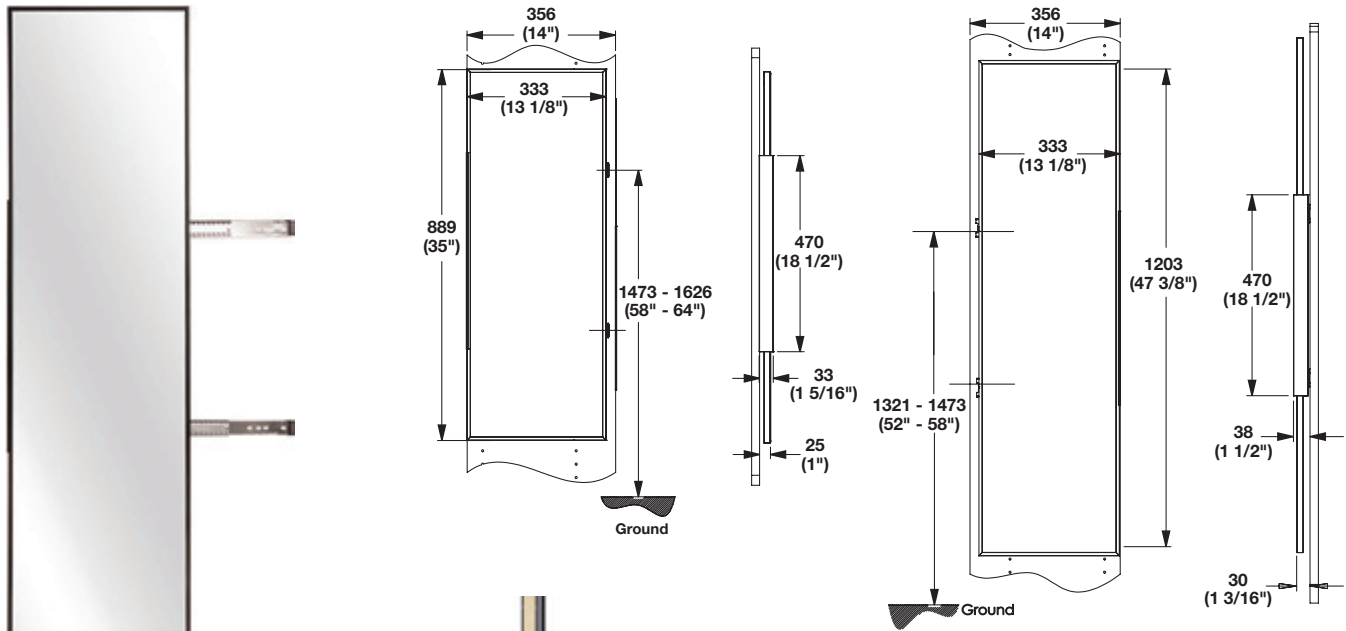

**TAG Synergy Elite**

- Easy to use, pull out and rotate for full viewing
- Mounts with four screws
- Slides have detent in and out to hold mirror in place
- Ideal for spaces where installation is required on the outside of a panel and rotated inwards
- Mirror extends 6" from the front edge of the closet allowing up to 345° rotation
- Provides great viewing angles from almost anywhere in a closet

4

**Full Rotation Mirror**

Width: 333 mm (13 1/8")  
 Height: 35" mirror: 33 mm (1 5/16")  
 47" mirror: 38 mm (1 1/2")

Material: Aluminum

Finish	Height	Item No.
matt aluminum	889 (35")	805.73.021
dark oil-rubbed bronze	889 (35")	805.73.121
matt gold	889 (35")	805.73.921
matt nickel	889 (35")	805.73.621
slate	889 (35")	805.73.321
matt aluminum	1203 (47 3/8")	805.73.022
dark oil-rubbed bronze	1203 (47 3/8")	805.73.122
matt gold	1203 (47 3/8")	805.73.922
matt nickel	1203 (47 3/8")	805.73.622
slate	1203 (47 3/8")	805.73.322

**Note**

35" mirrors allow for installation above jewelry drawers, inside upper hanging sections or anywhere you're a little short on space.

**UNIQUE FEATURE**

For desired mirror position, place bracket in one of three holes:

Dimensions in mm  
 Inches are approximate

FC **4.61A**